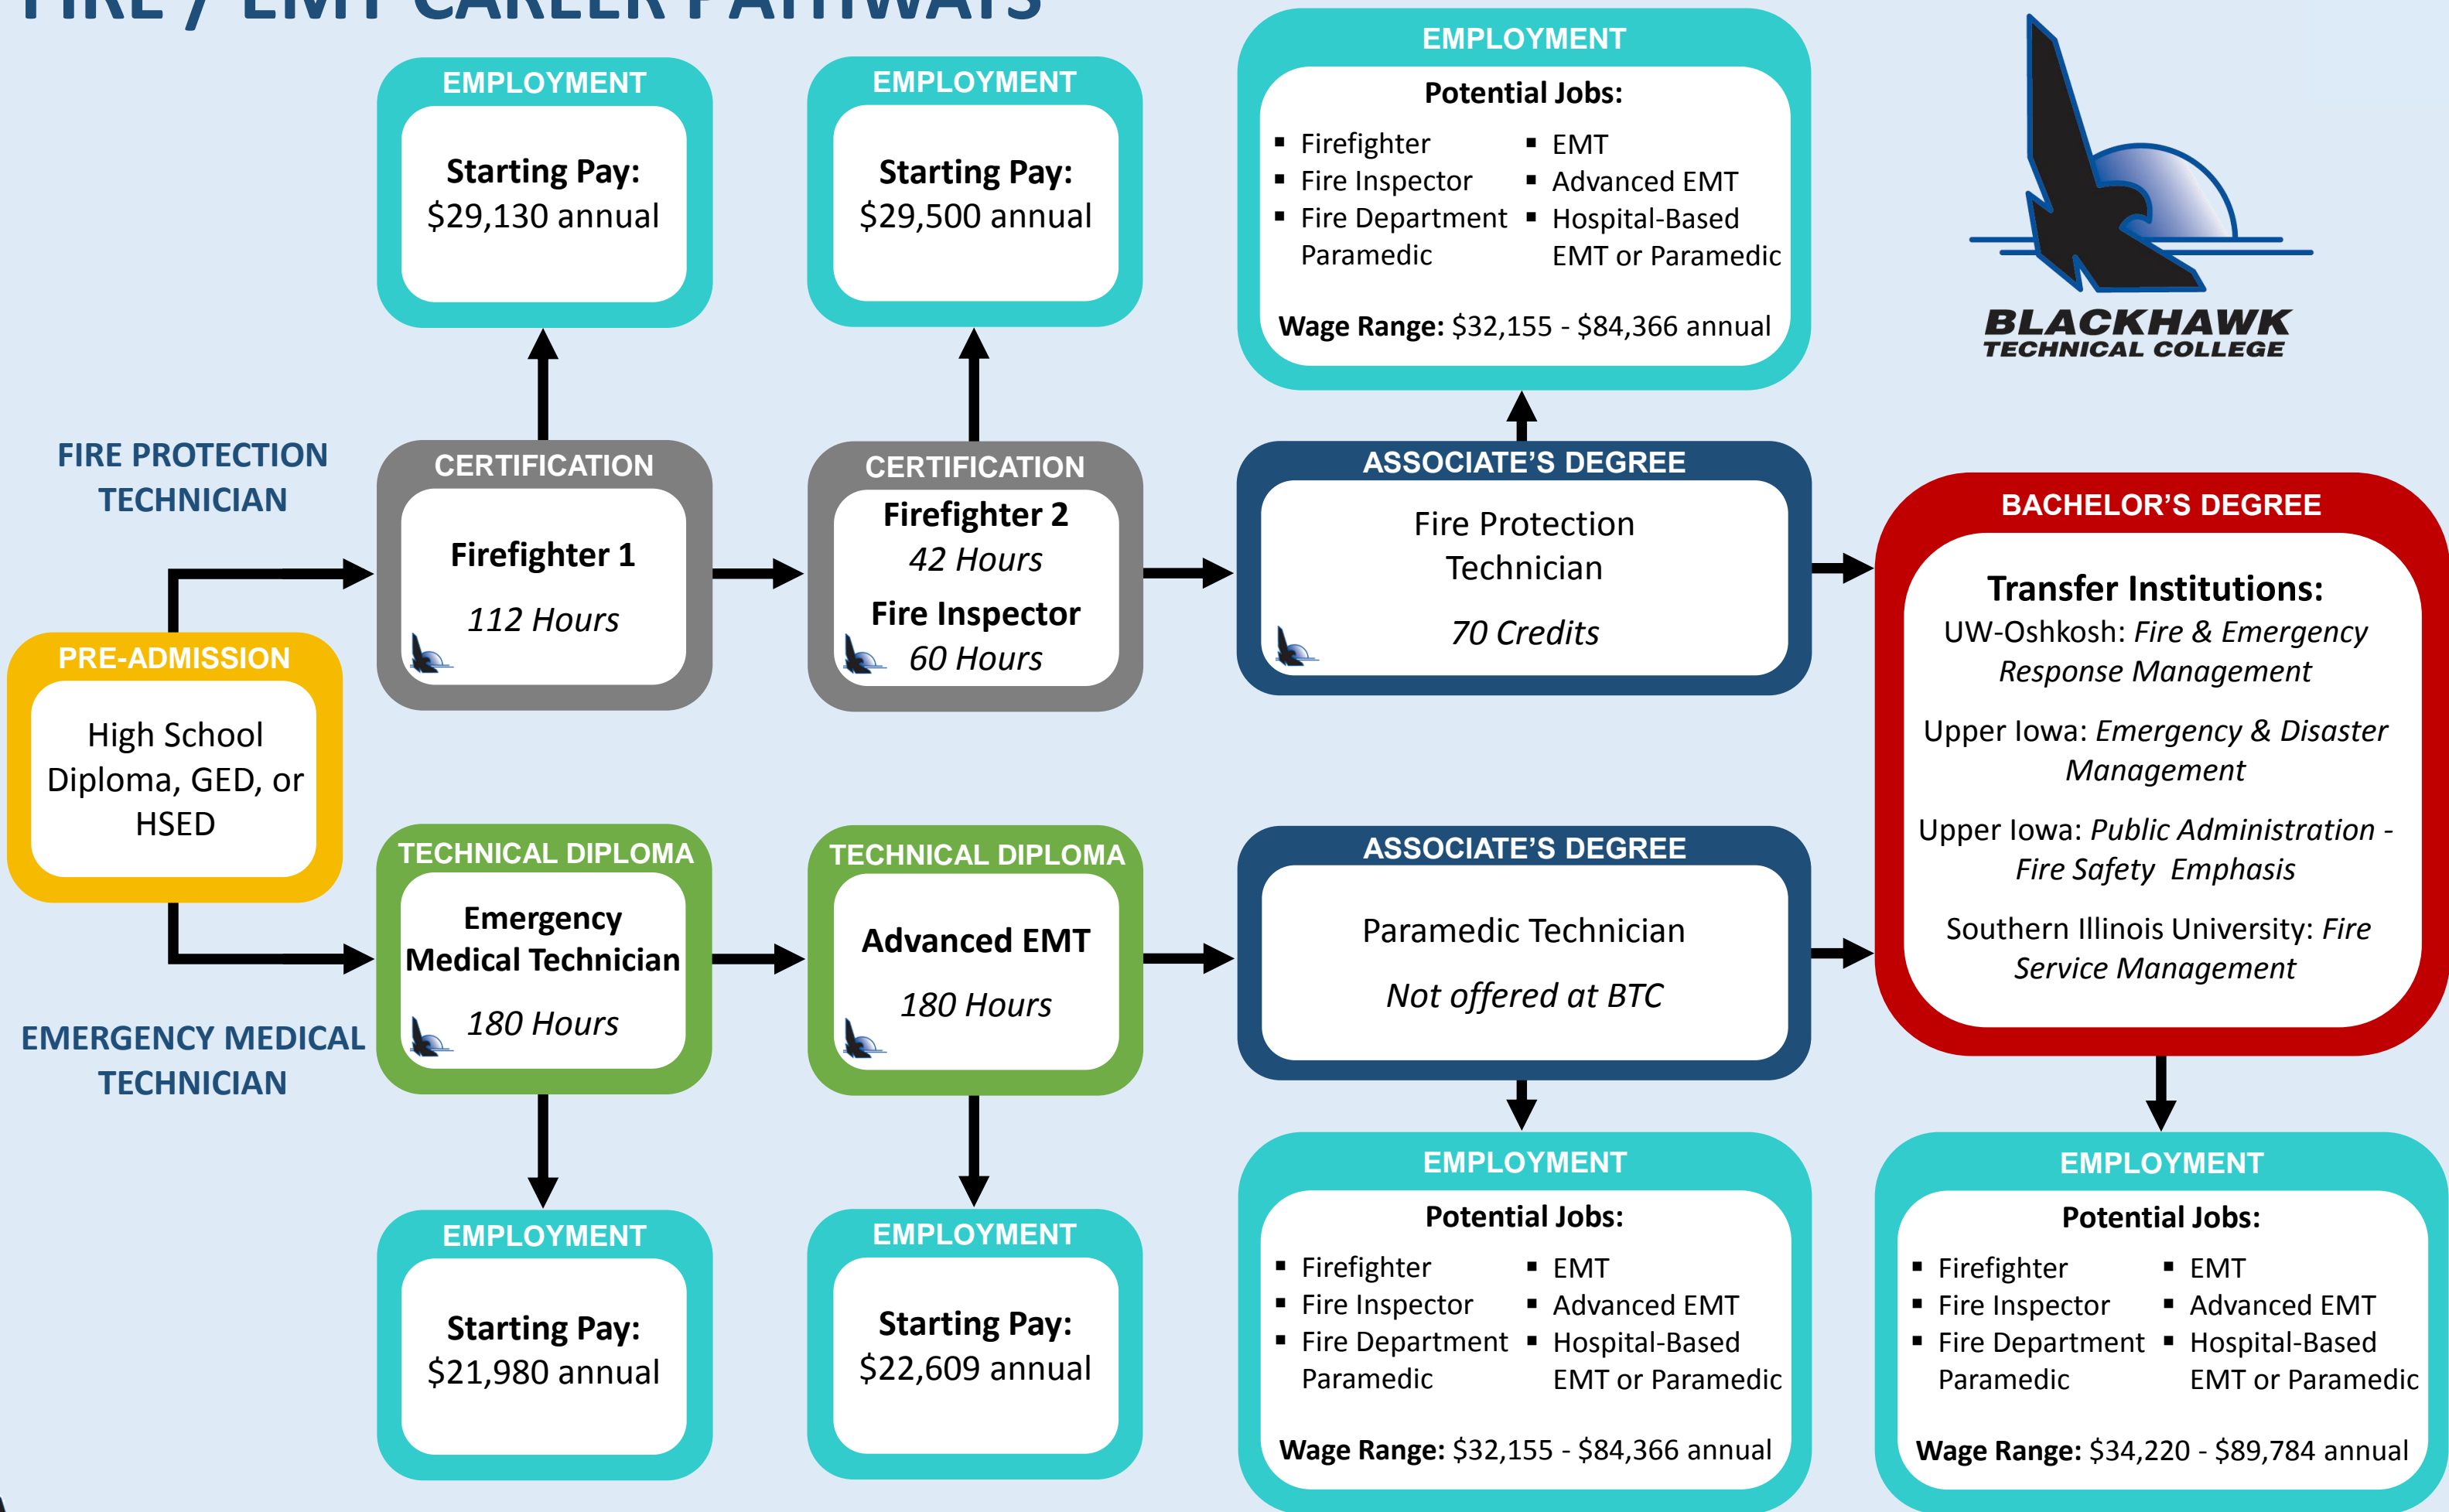

FIRE / EMT CAREER PATHWAYS

Indicates program(s) offered at Blackhawk Technical College. | Wage information from Wisconsin WORKnet and local employer surveys.