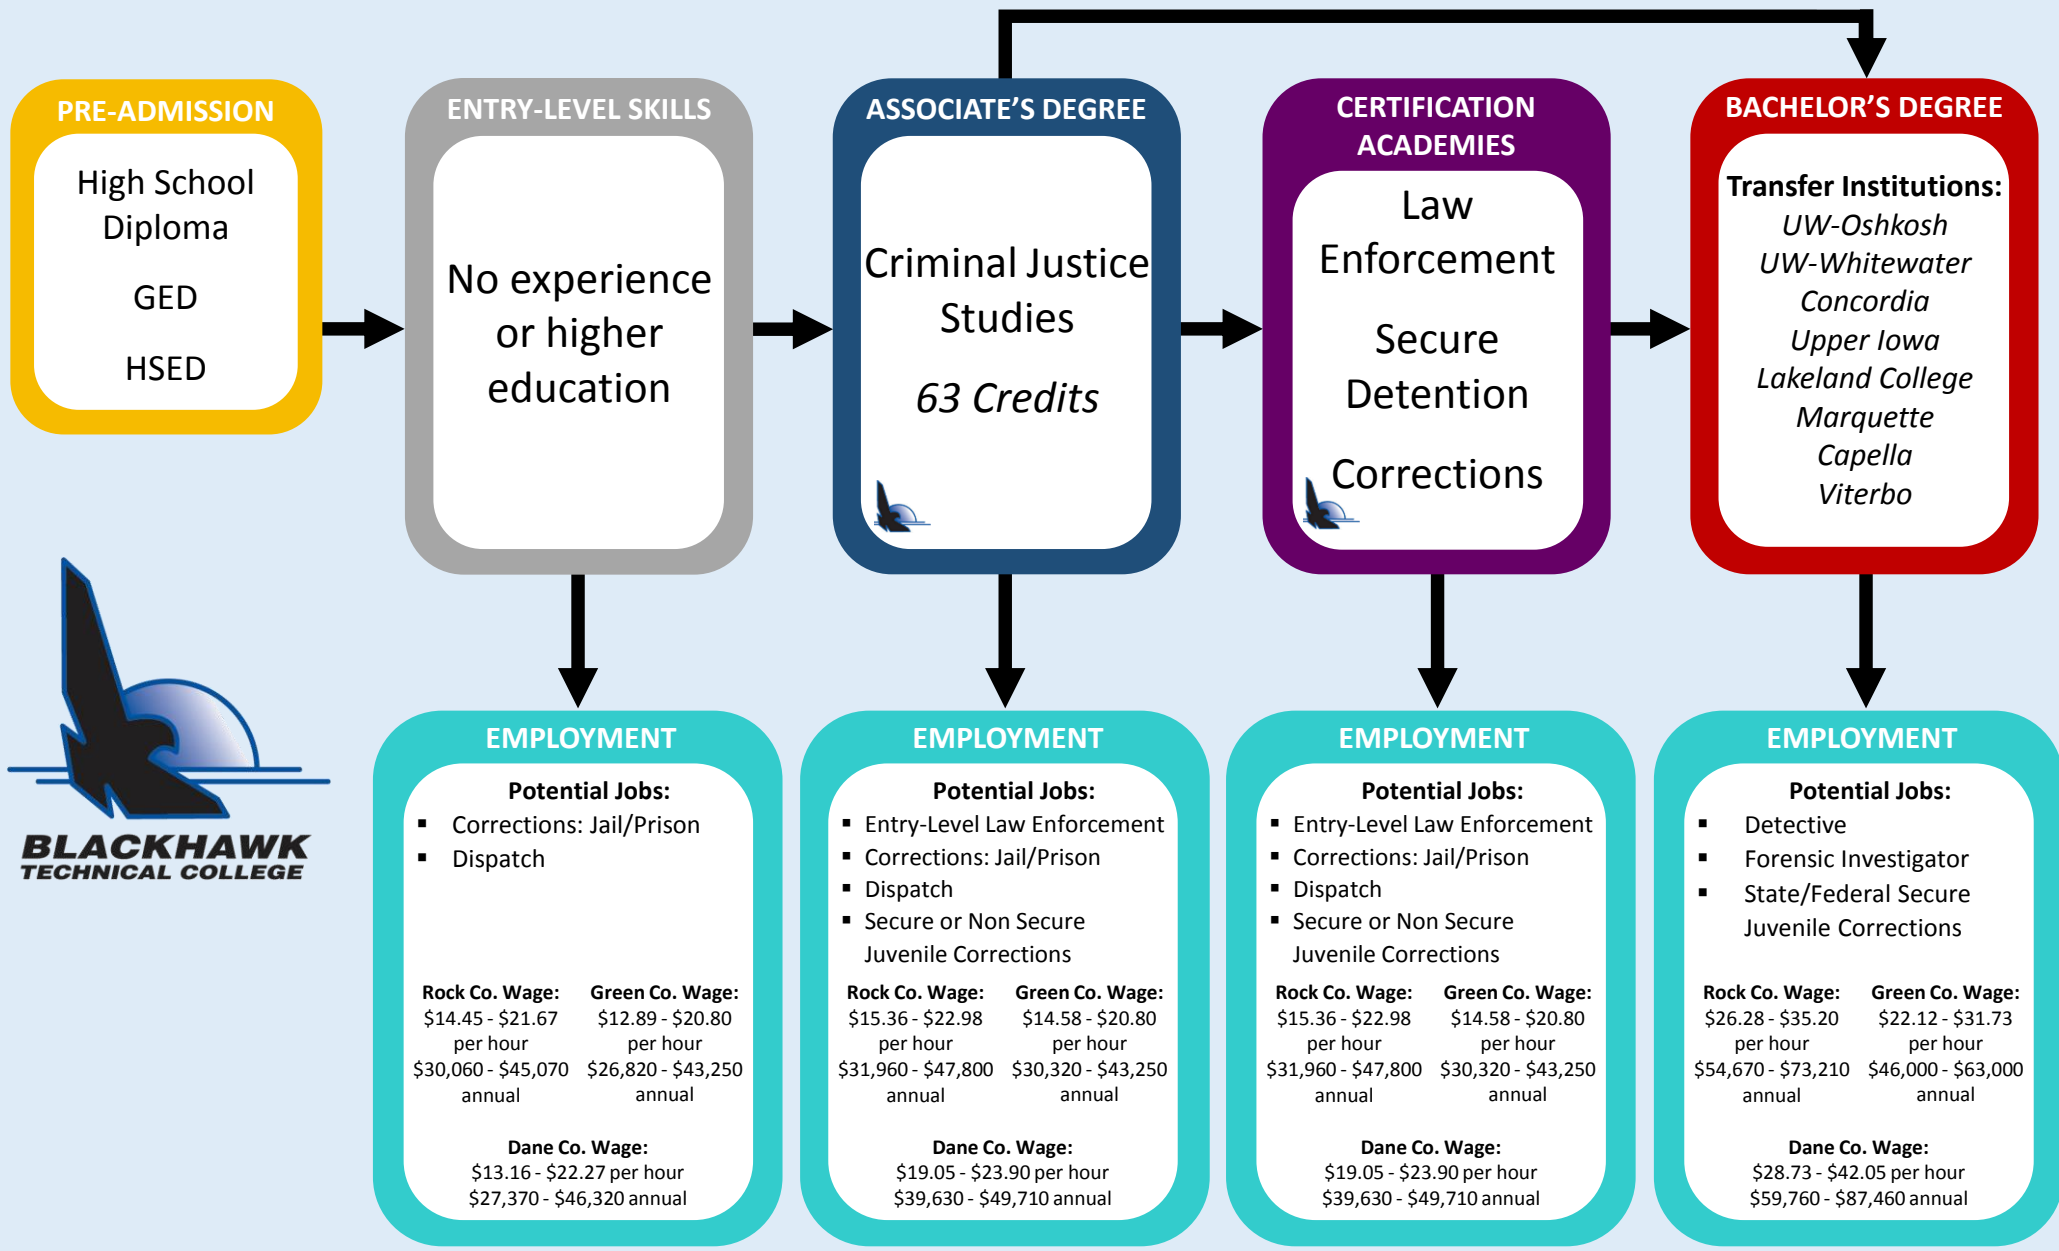

# CRIMINAL JUSTICE STUDIES CAREER PATHWAY

**EMPLOYMENT**

**Potential Jobs:**

- Corrections: Jail/Prison
- Dispatch

<b>Rock Co. Wage:</b> \$14.45 - \$21.67 per hour \$30,060 - \$45,070 annual	<b>Green Co. Wage:</b> \$12.89 - \$20.80 per hour \$26,820 - \$43,250 annual
<b>Dane Co. Wage:</b> \$13.16 - \$22.27 per hour \$27,370 - \$46,320 annual	

**EMPLOYMENT**

**Potential Jobs:**

- Entry-Level Law Enforcement
- Corrections: Jail/Prison
- Dispatch
- Secure or Non Secure Juvenile Corrections

<b>Rock Co. Wage:</b> \$15.36 - \$22.98 per hour \$31,960 - \$47,800 annual	<b>Green Co. Wage:</b> \$14.58 - \$20.80 per hour \$30,320 - \$43,250 annual
<b>Dane Co. Wage:</b> \$19.05 - \$23.90 per hour \$39,630 - \$49,710 annual	

 Indicates program(s) offered at Blackhawk Technical College. | Transfer credits and higher degree options vary from program to program. See advising department for additional details.  
Wage information from Wisconsin WORKnet Rock, Green, & Dane Counties | Blackhawk Technical College is an Equal Opportunity, Access, Affirmative Action Employer and Educator.