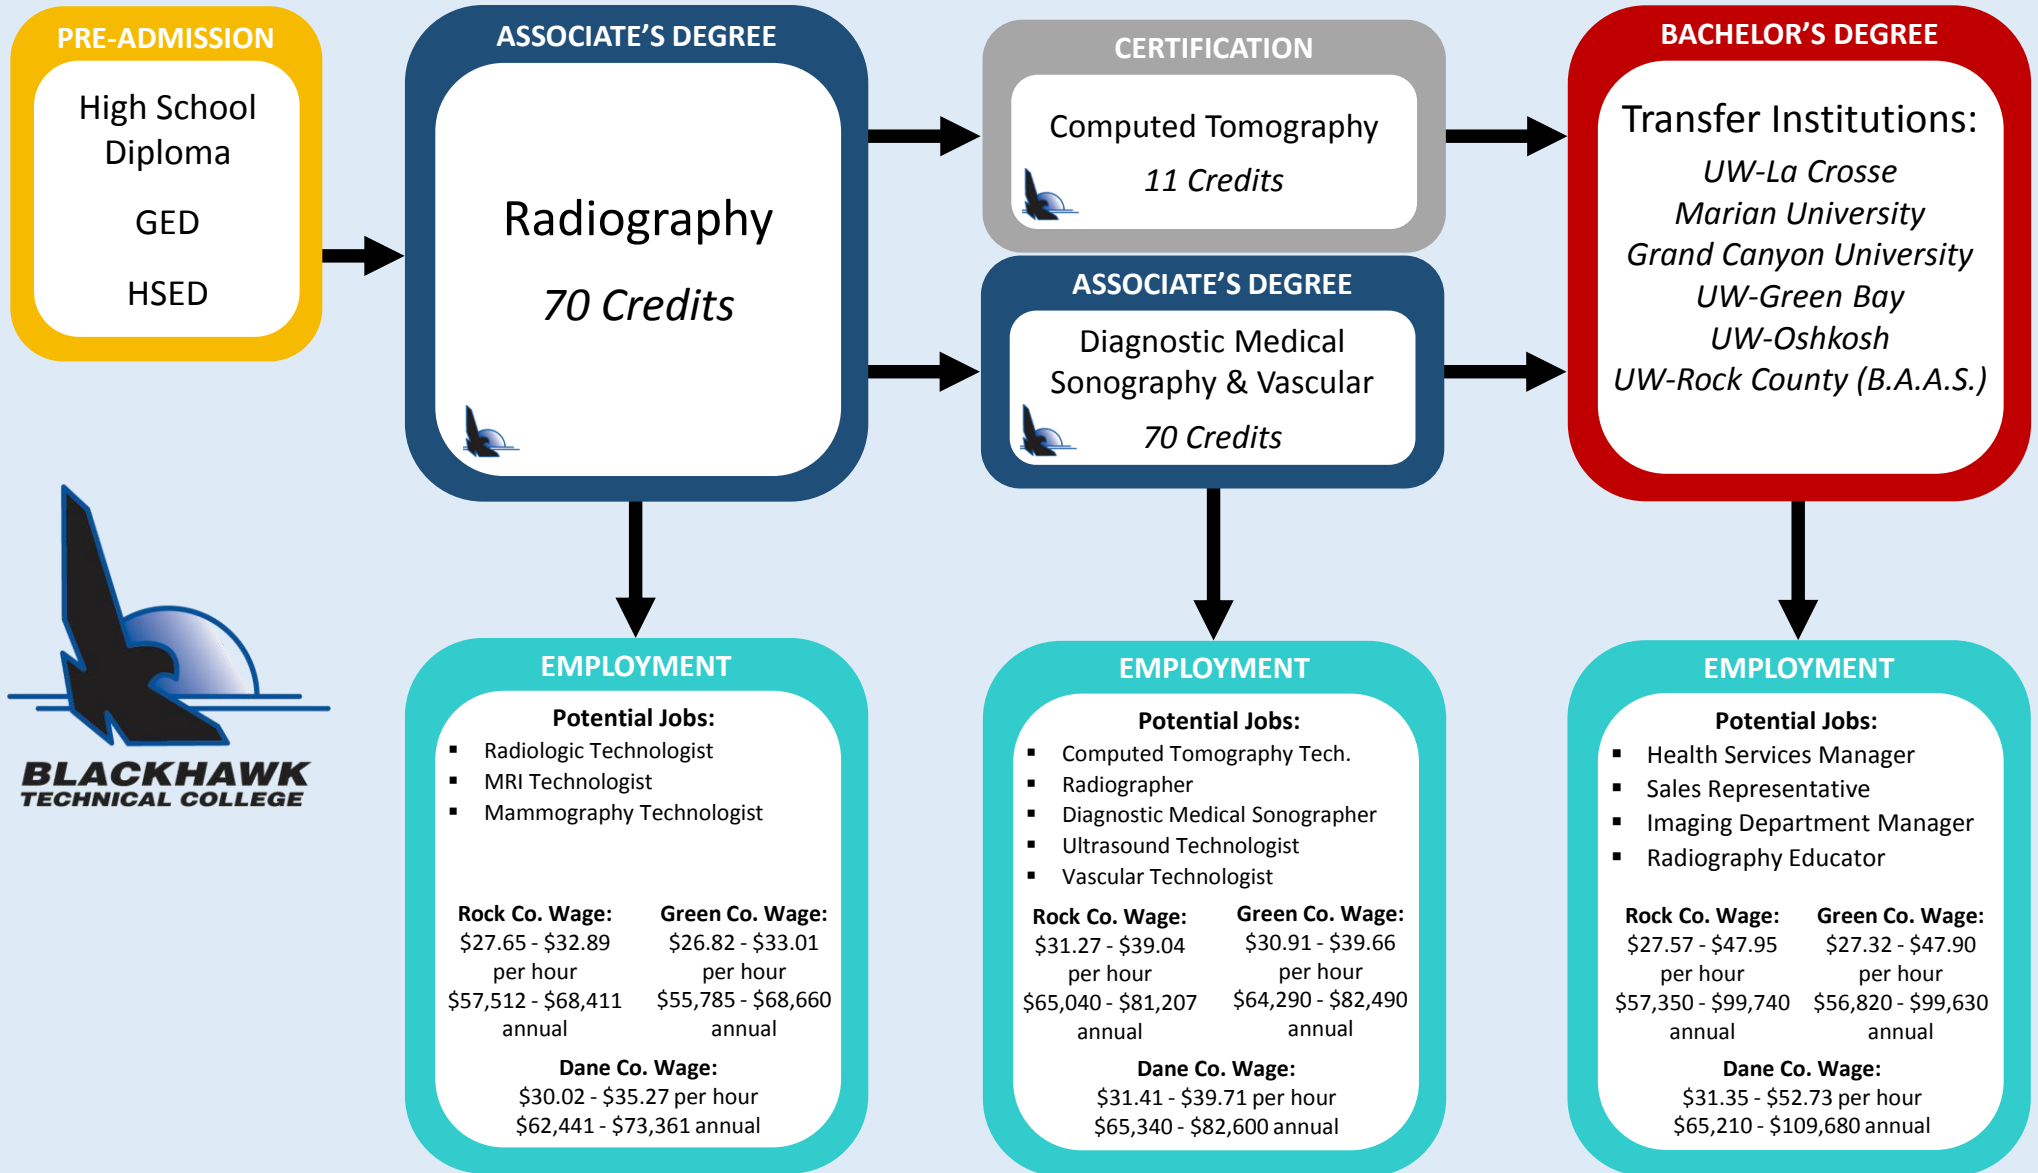

RADIOGRAPHY CAREER PATHWAY

Indicates program(s) offered at Blackhawk Technical College. | Transfer credits and higher degree options vary from program to program. See advising department for additional details.
Wage information from Wisconsin WORKnet Rock, Green, & Dane Counties | Blackhawk Technical College is an Equal Opportunity, Access, Affirmative Action Employer and Educator.