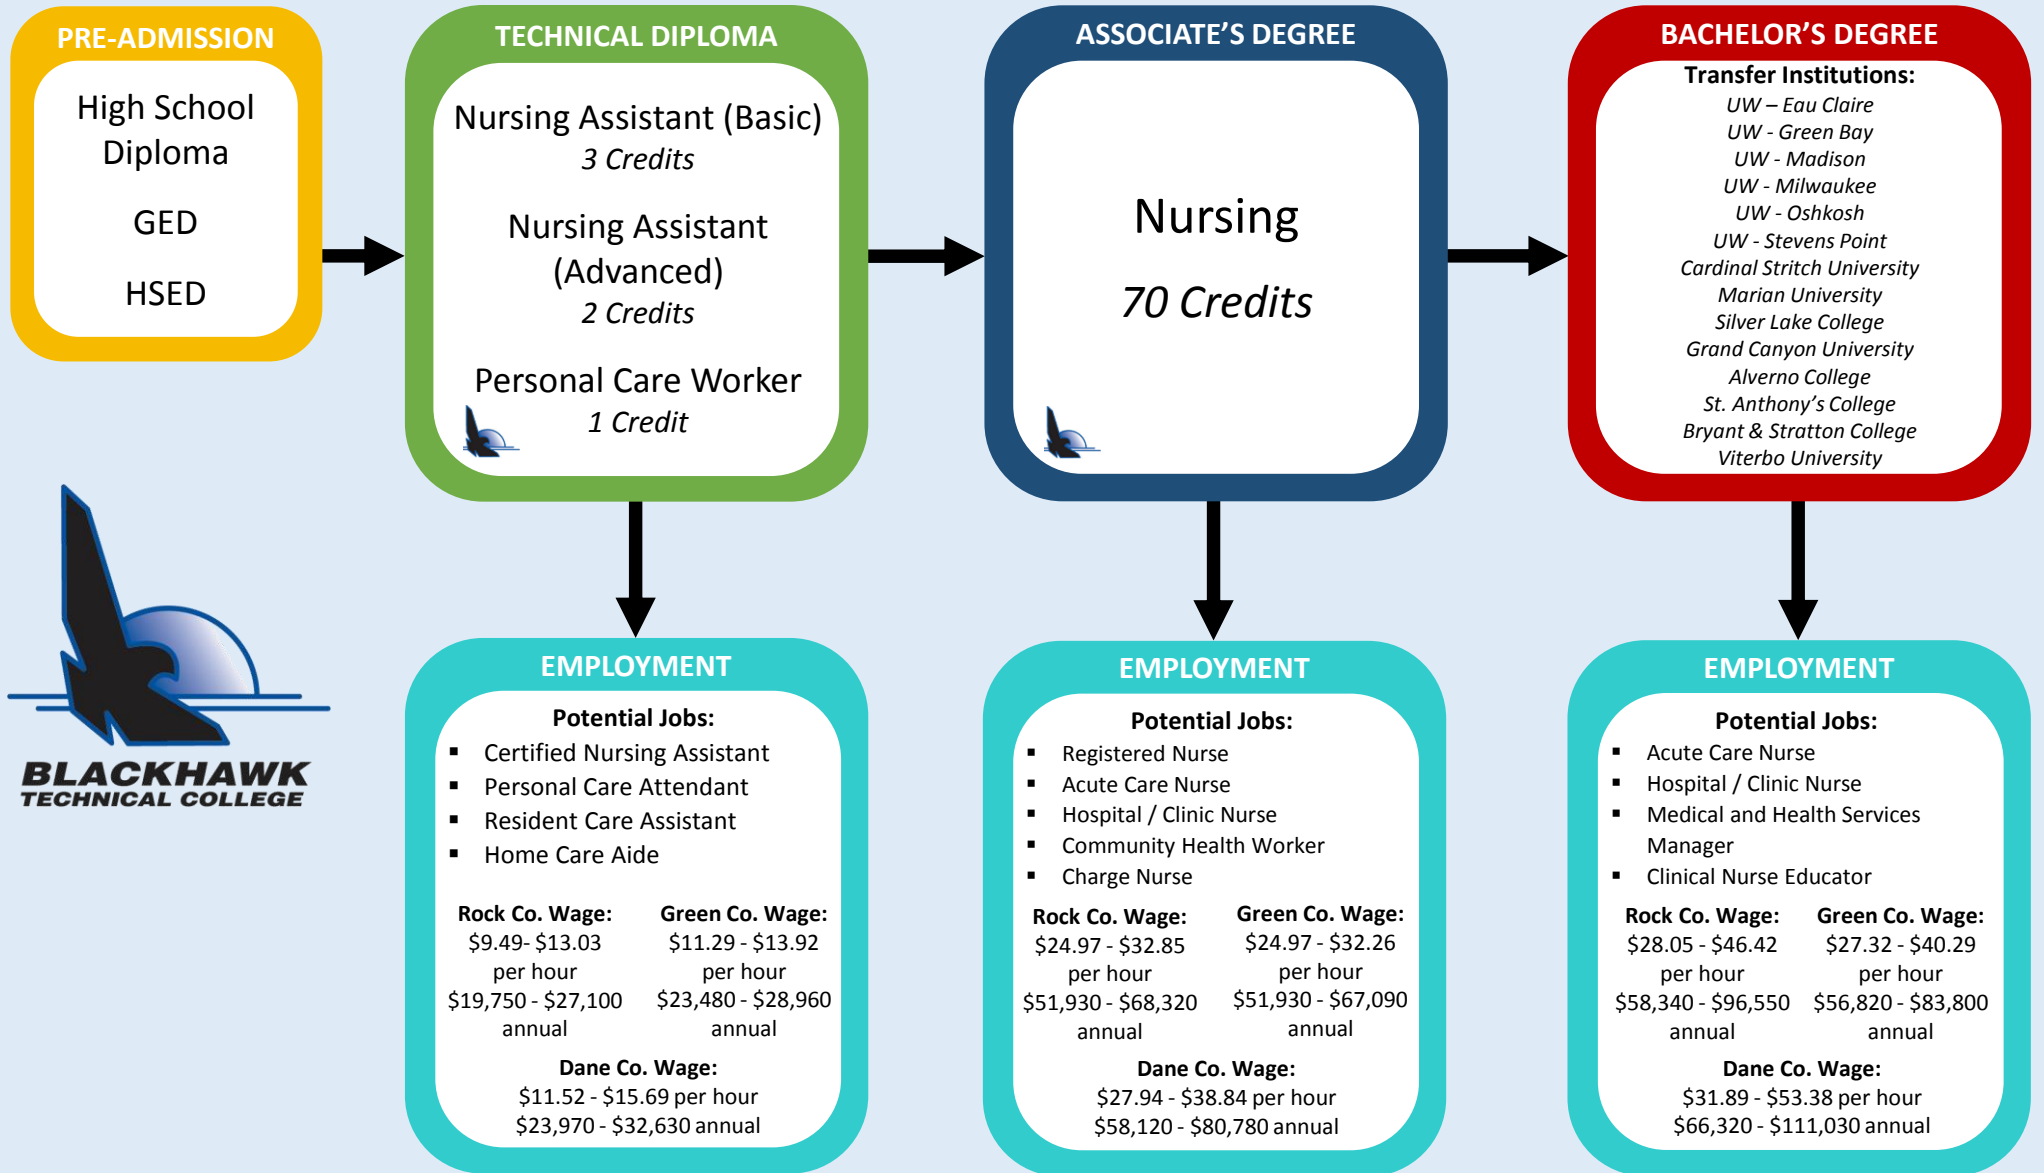

# NURSING CAREER PATHWAY

*Indicates program(s) offered at Blackhawk Technical College.* | Transfer credits and higher degree options vary from program to program. See advising department for additional details.  
Wage information from Wisconsin WORKnet Rock, Green, & Dane Counties | Blackhawk Technical College is an Equal Opportunity, Access, Affirmative Action Employer and Educator.