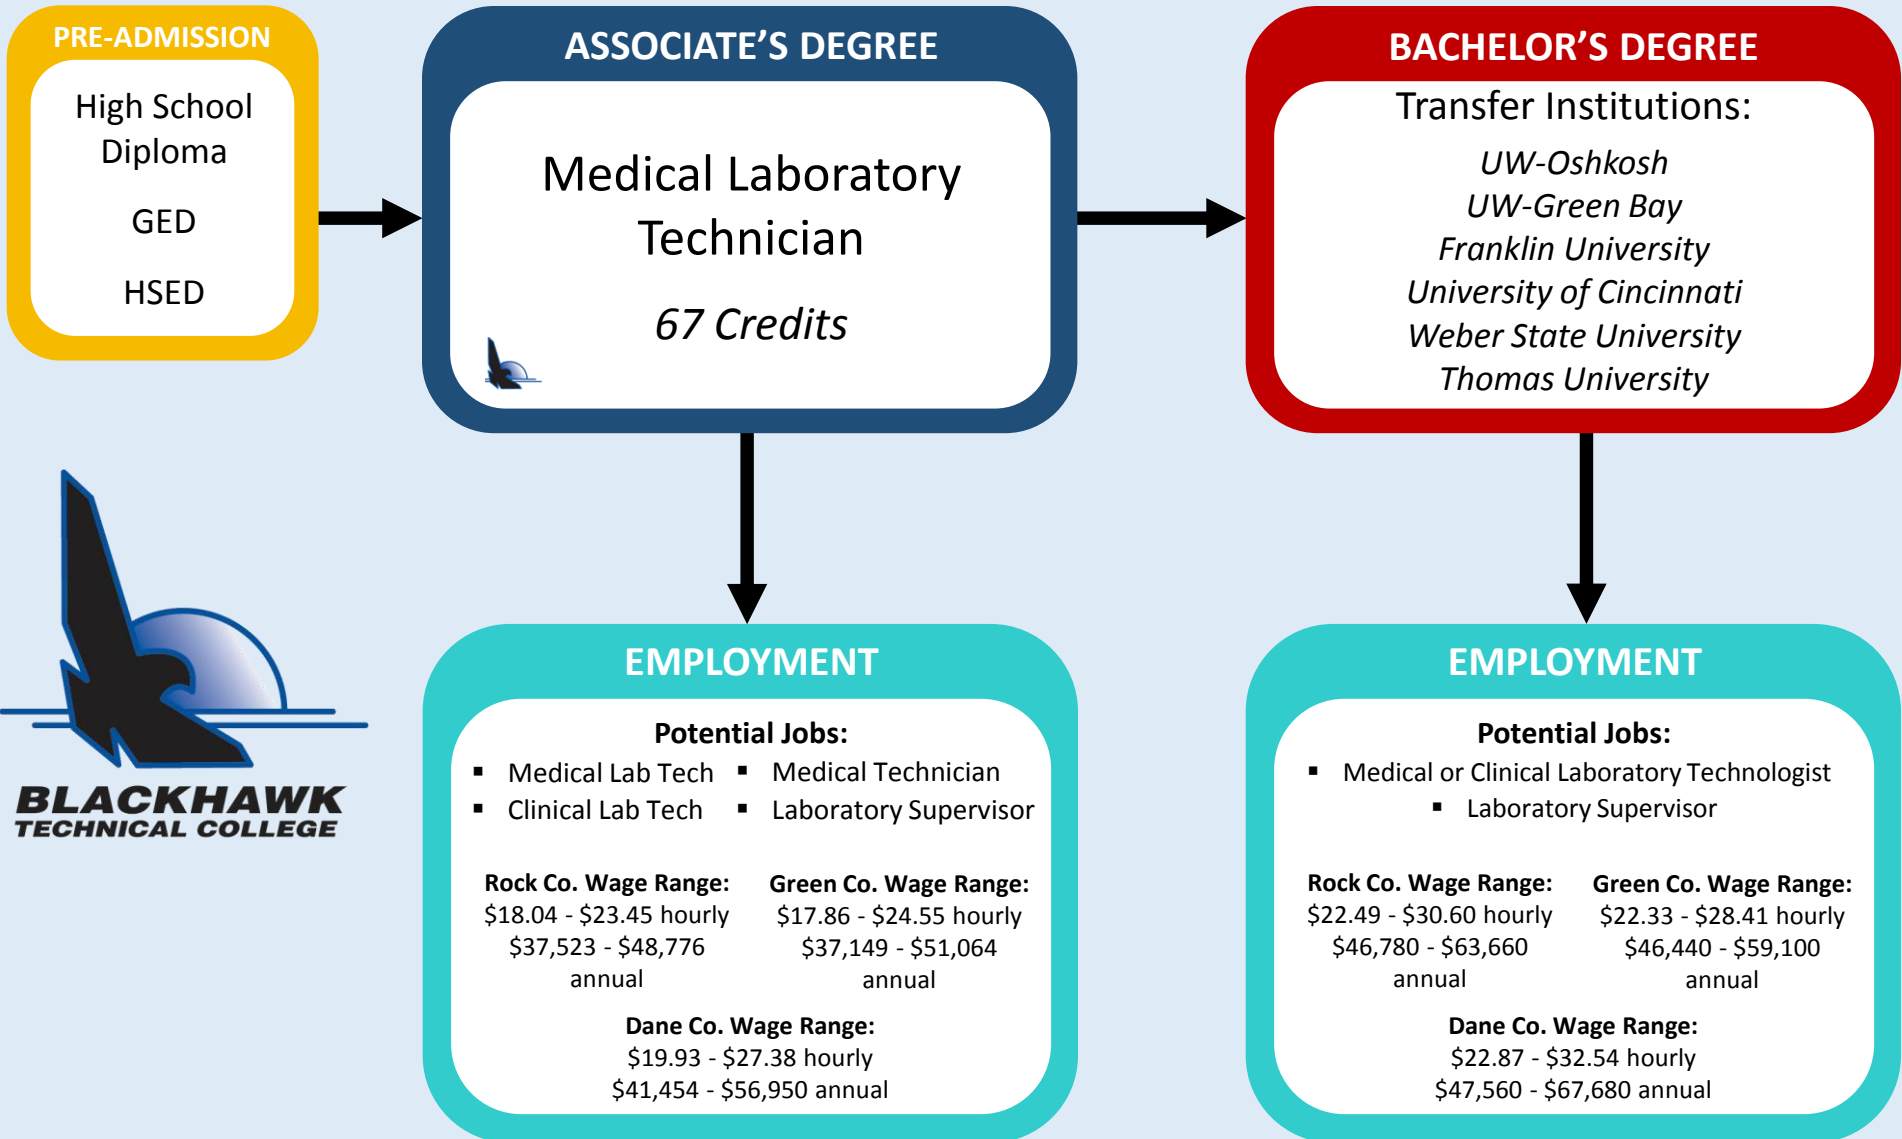

MEDICAL LABORATORY TECHNICIAN CAREER PATHWAY

 Indicates program(s) offered at Blackhawk Technical College. | Transfer credits and higher degree options vary from program to program. See advising department for additional details. Wage information from Wisconsin WORKnet Rock, Green, & Dane Counties | Blackhawk Technical College is an Equal Opportunity, Access, Affirmative Action Employer and Educator.