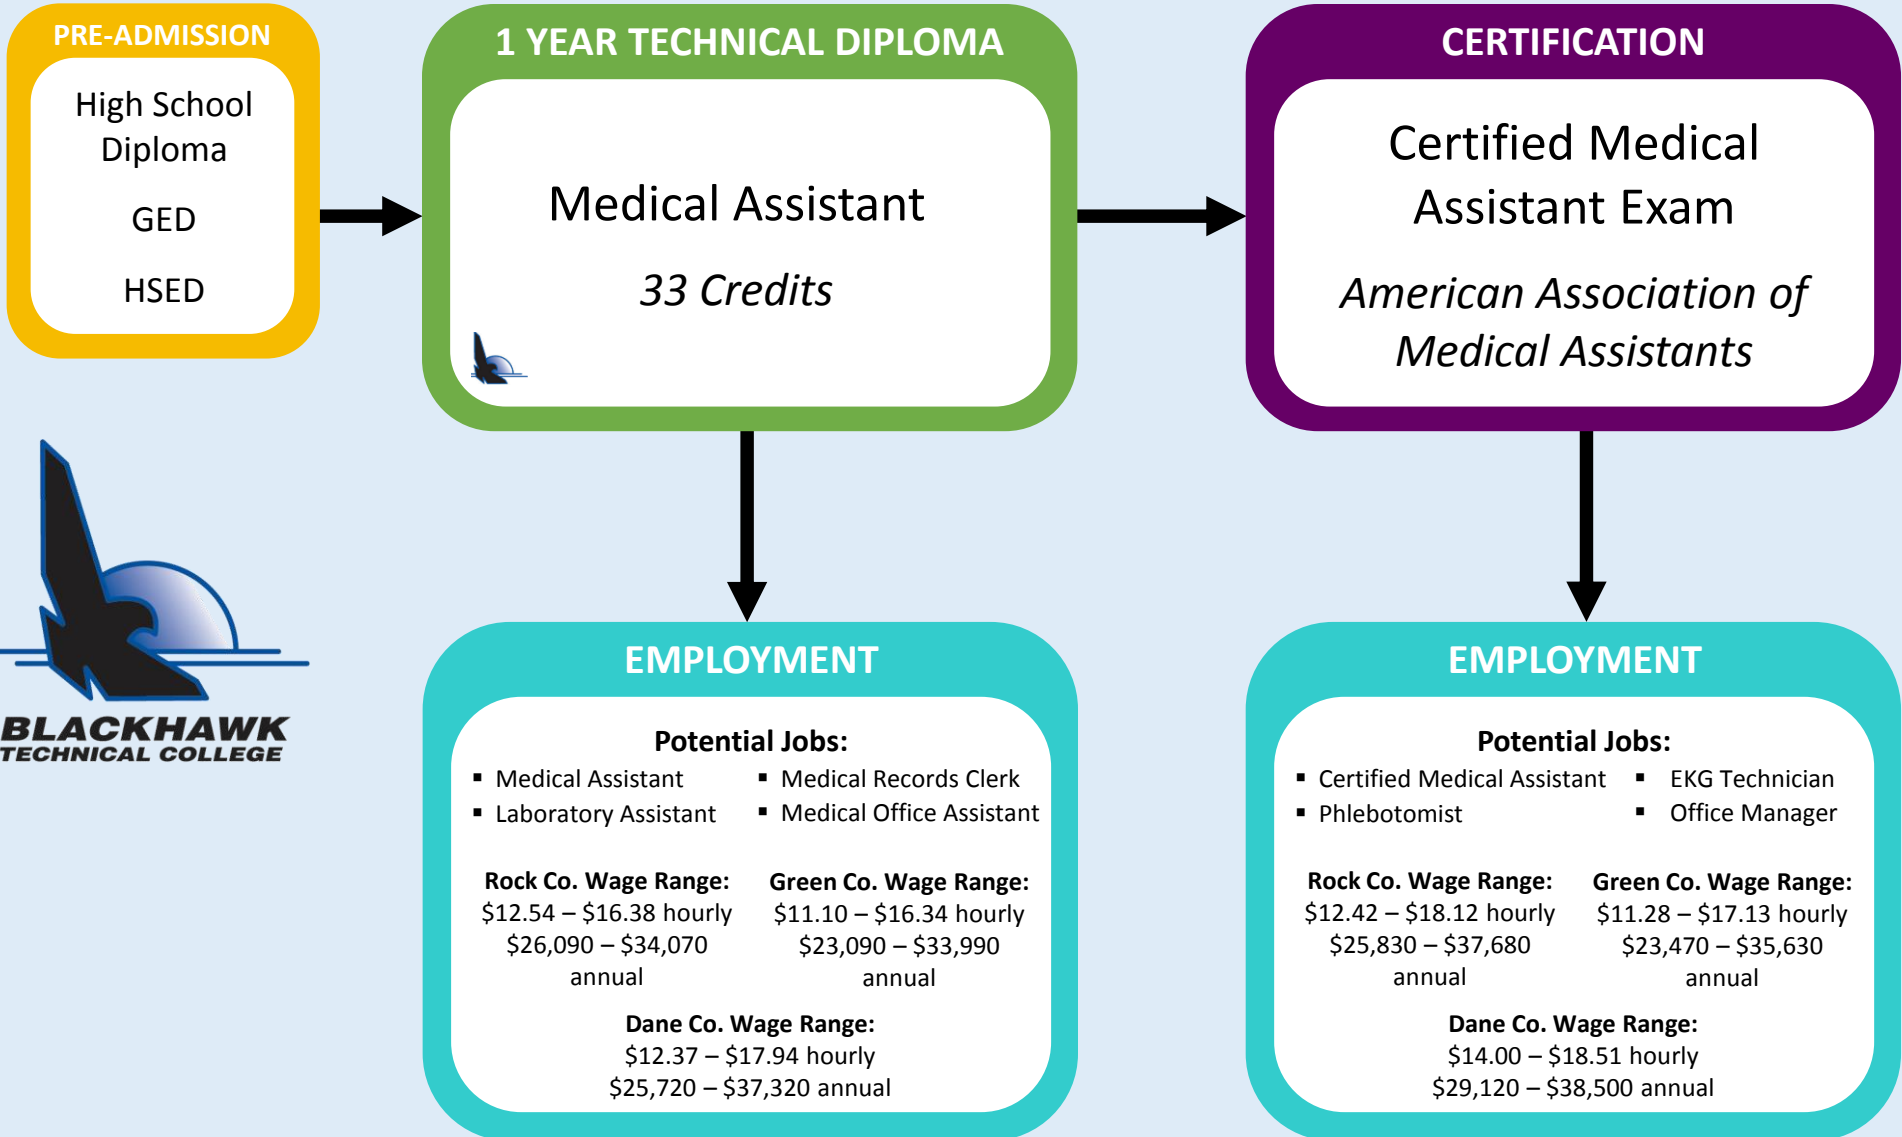

MEDICAL ASSISTANT CAREER PATHWAY

 Indicates program(s) offered at Blackhawk Technical College. | Transfer credits and higher degree options vary from program to program. See advising department for additional details. Wage information from Wisconsin WORKnet Rock, Green, & Dane Counties | Blackhawk Technical College is an Equal Opportunity, Access, Affirmative Action Employer and Educator.