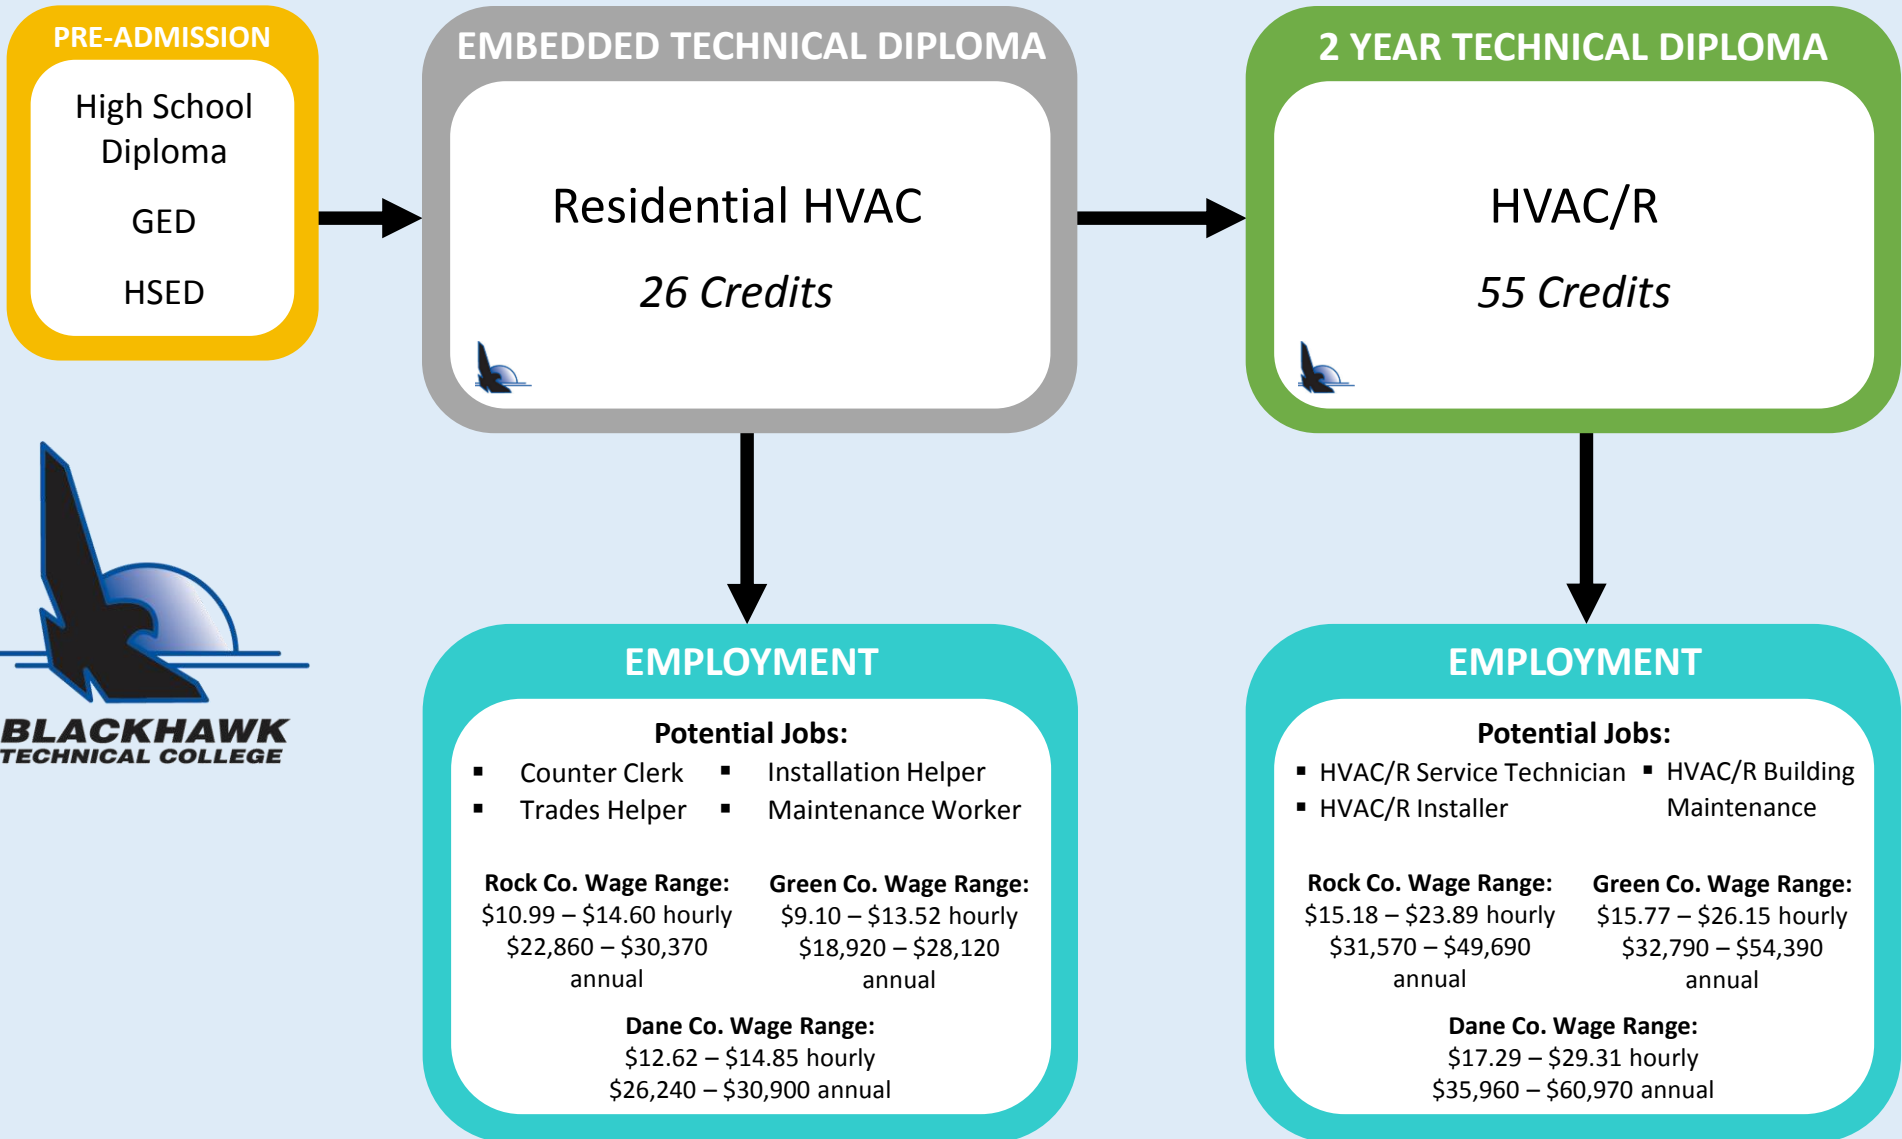

HVAC/R CAREER PATHWAY

Indicates program(s) offered at Blackhawk Technical College. | Transfer credits and higher degree options vary from program to program. See advising department for additional details.
Wage information from Wisconsin WORKnet Rock, Green, & Dane Counties | Blackhawk Technical College is an Equal Opportunity, Access, Affirmative Action Employer and Educator.