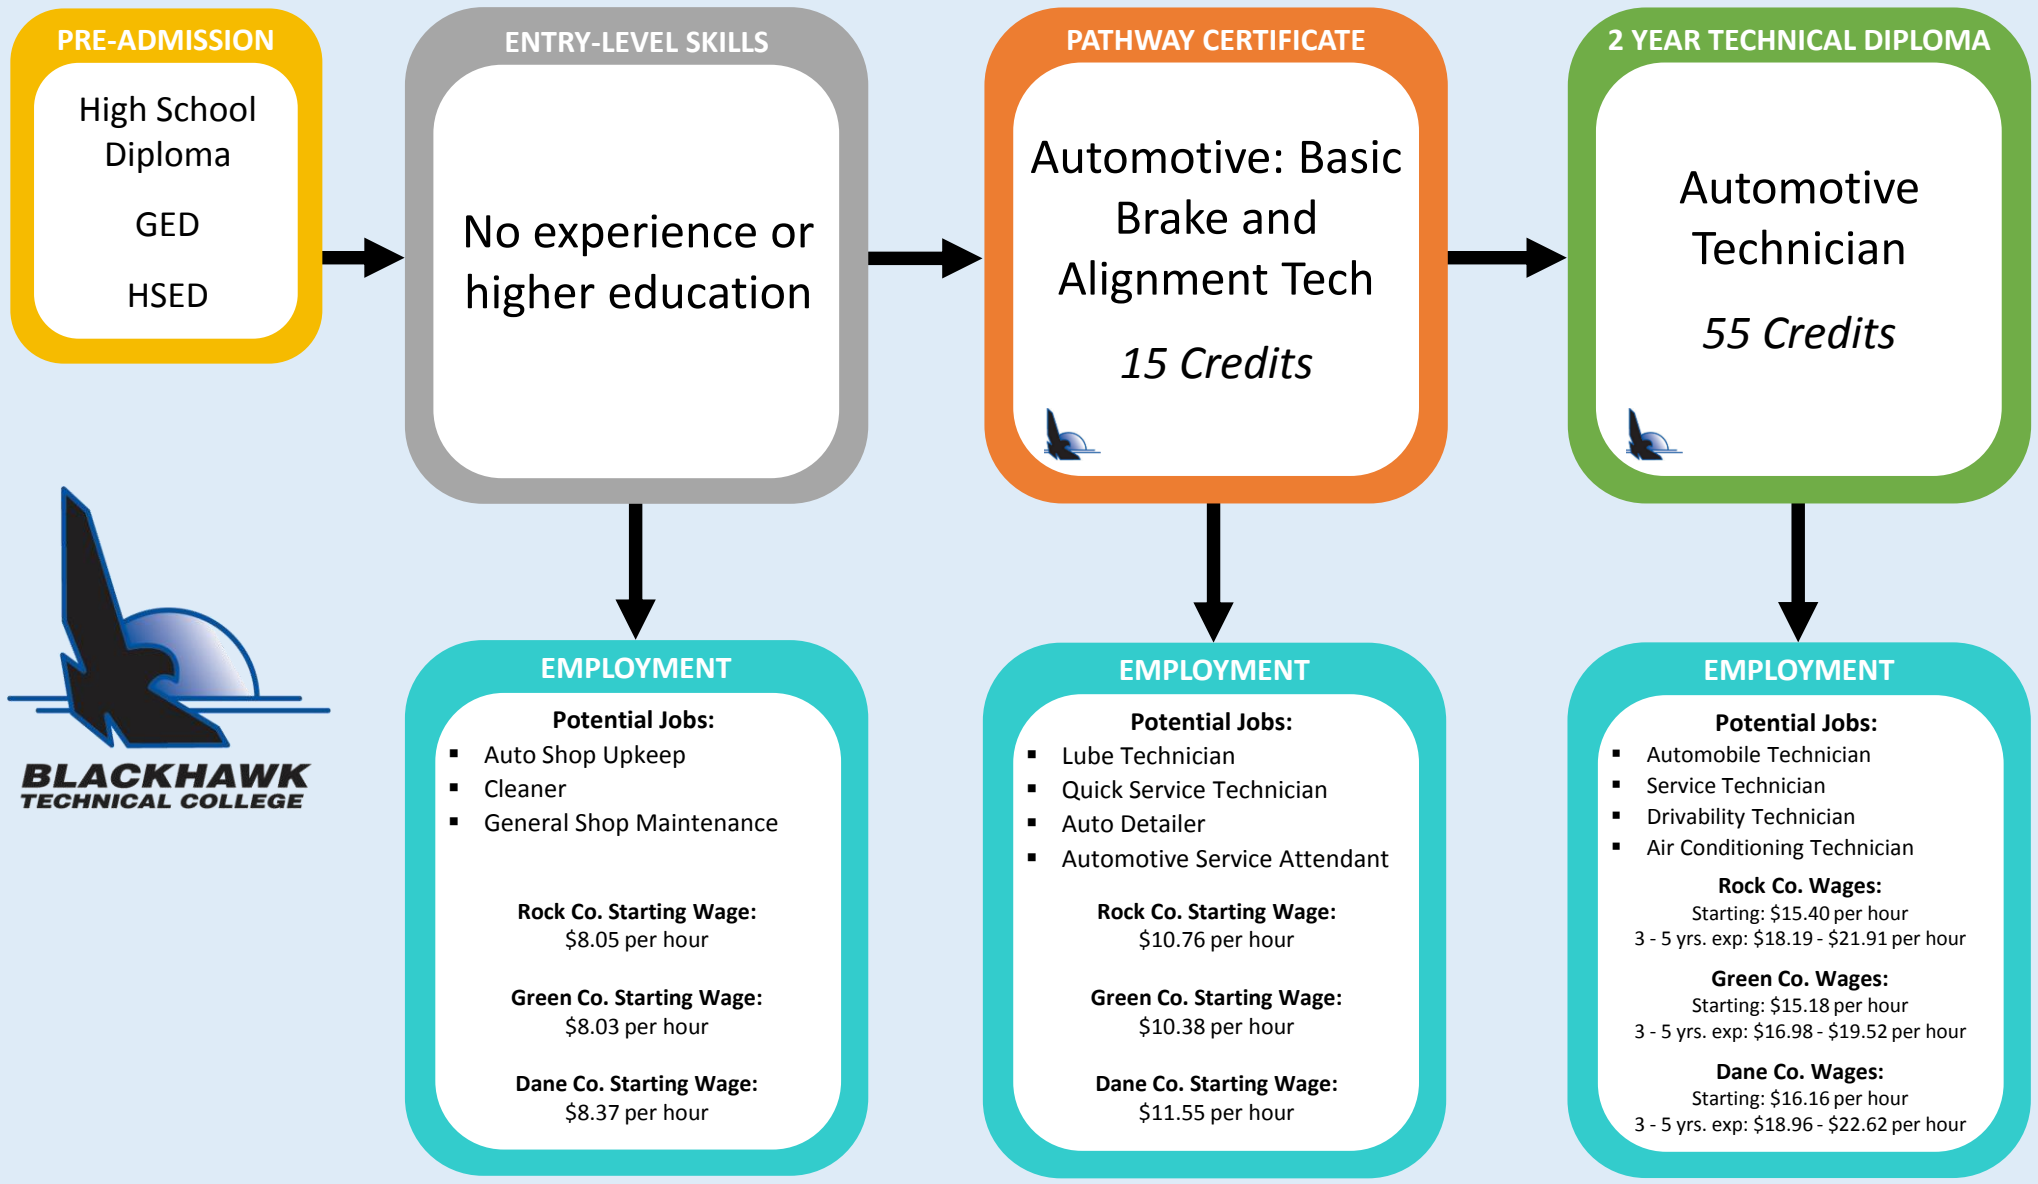

AUTOMOTIVE TECHNICIAN CAREER PATHWAY

 Indicates program(s) offered at Blackhawk Technical College. | Transfer credits and higher degree options vary from program to program. See advising department for additional details. Wage information from Wisconsin WORKnet Rock, Green, & Dane Counties | Blackhawk Technical College is an Equal Opportunity, Access, Affirmative Action Employer and Educator.