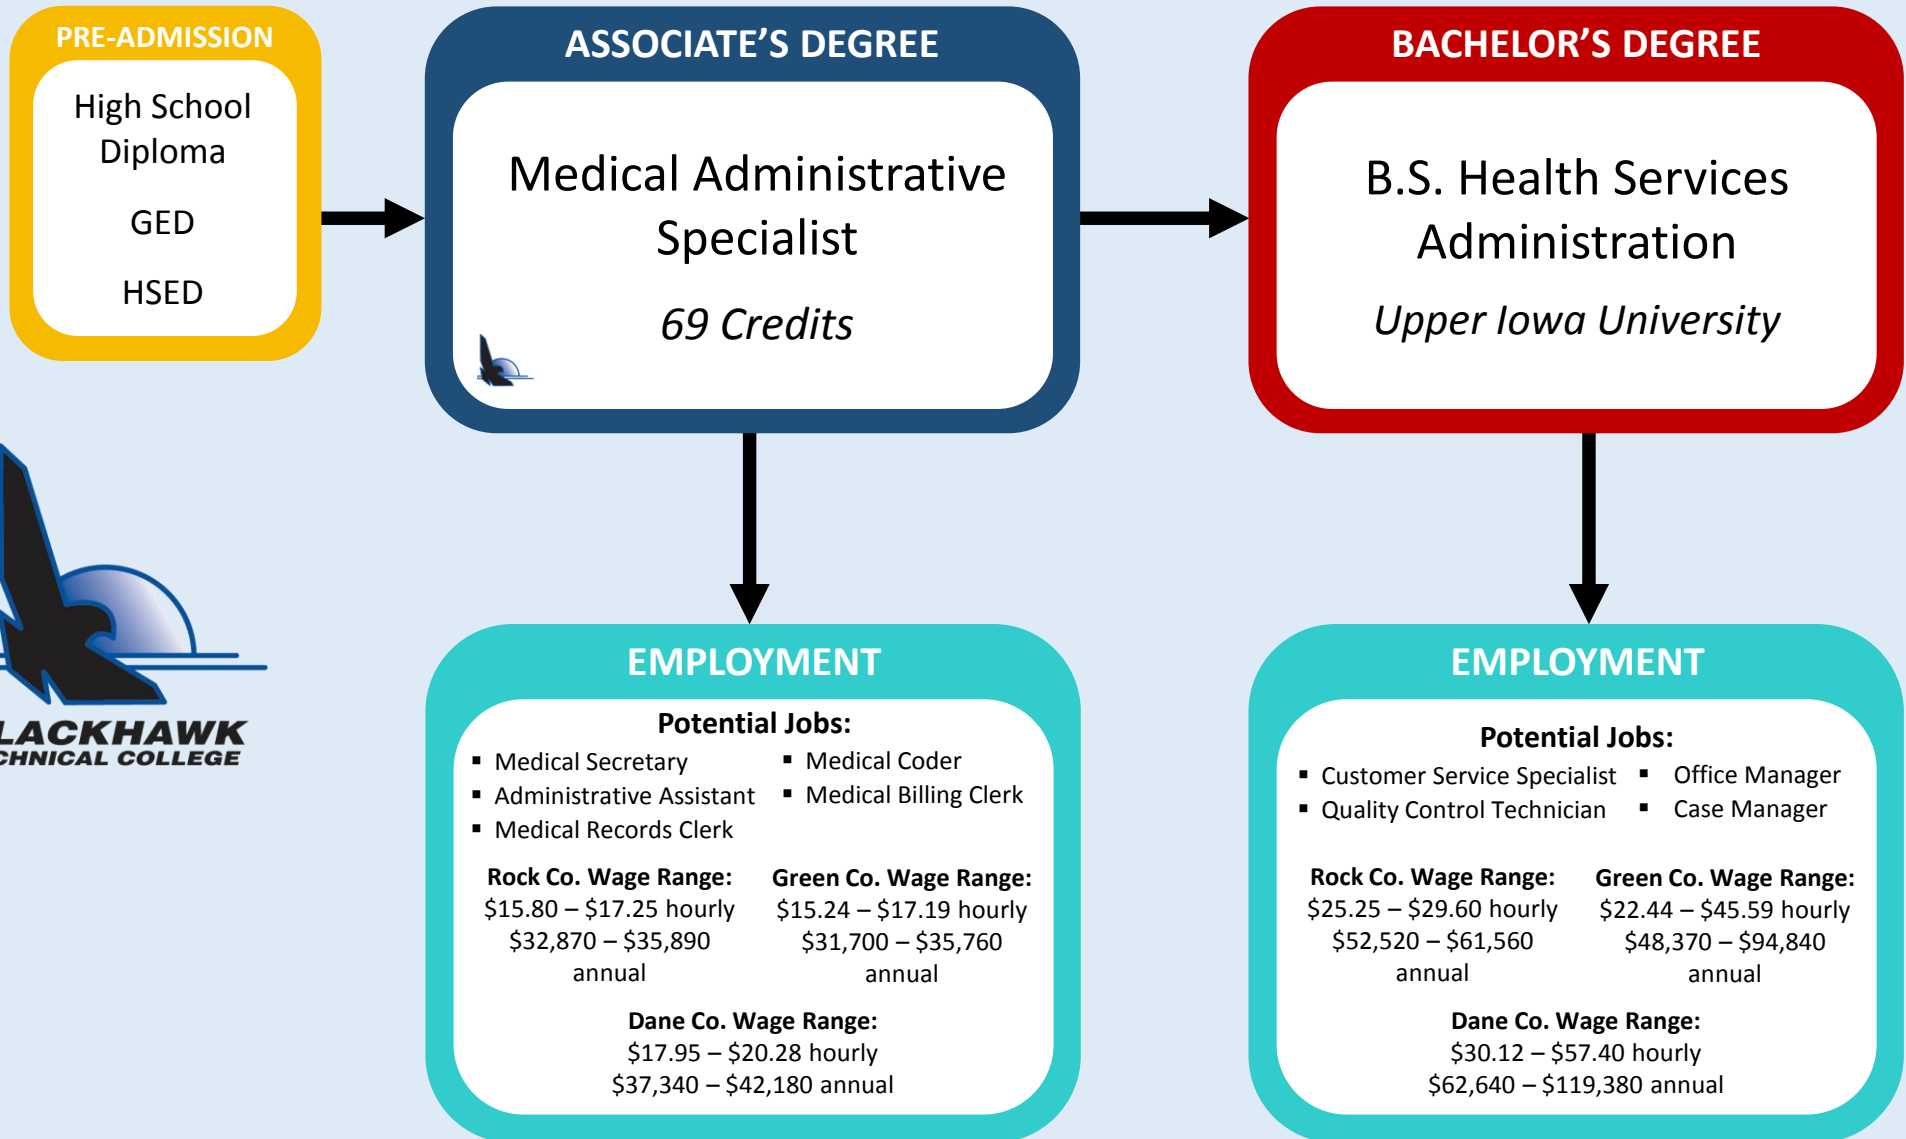

MEDICAL ADMINISTRATIVE SPECIALIST CAREER PATHWAY

Indicates program(s) offered at Blackhawk Technical College. | Transfer credits and higher degree options vary from program to program. See advising department for additional details.
Wage information from Wisconsin WORKnet Rock, Green, & Dane Counties | Blackhawk Technical College is an Equal Opportunity, Access, Affirmative Action Employer and Educator.