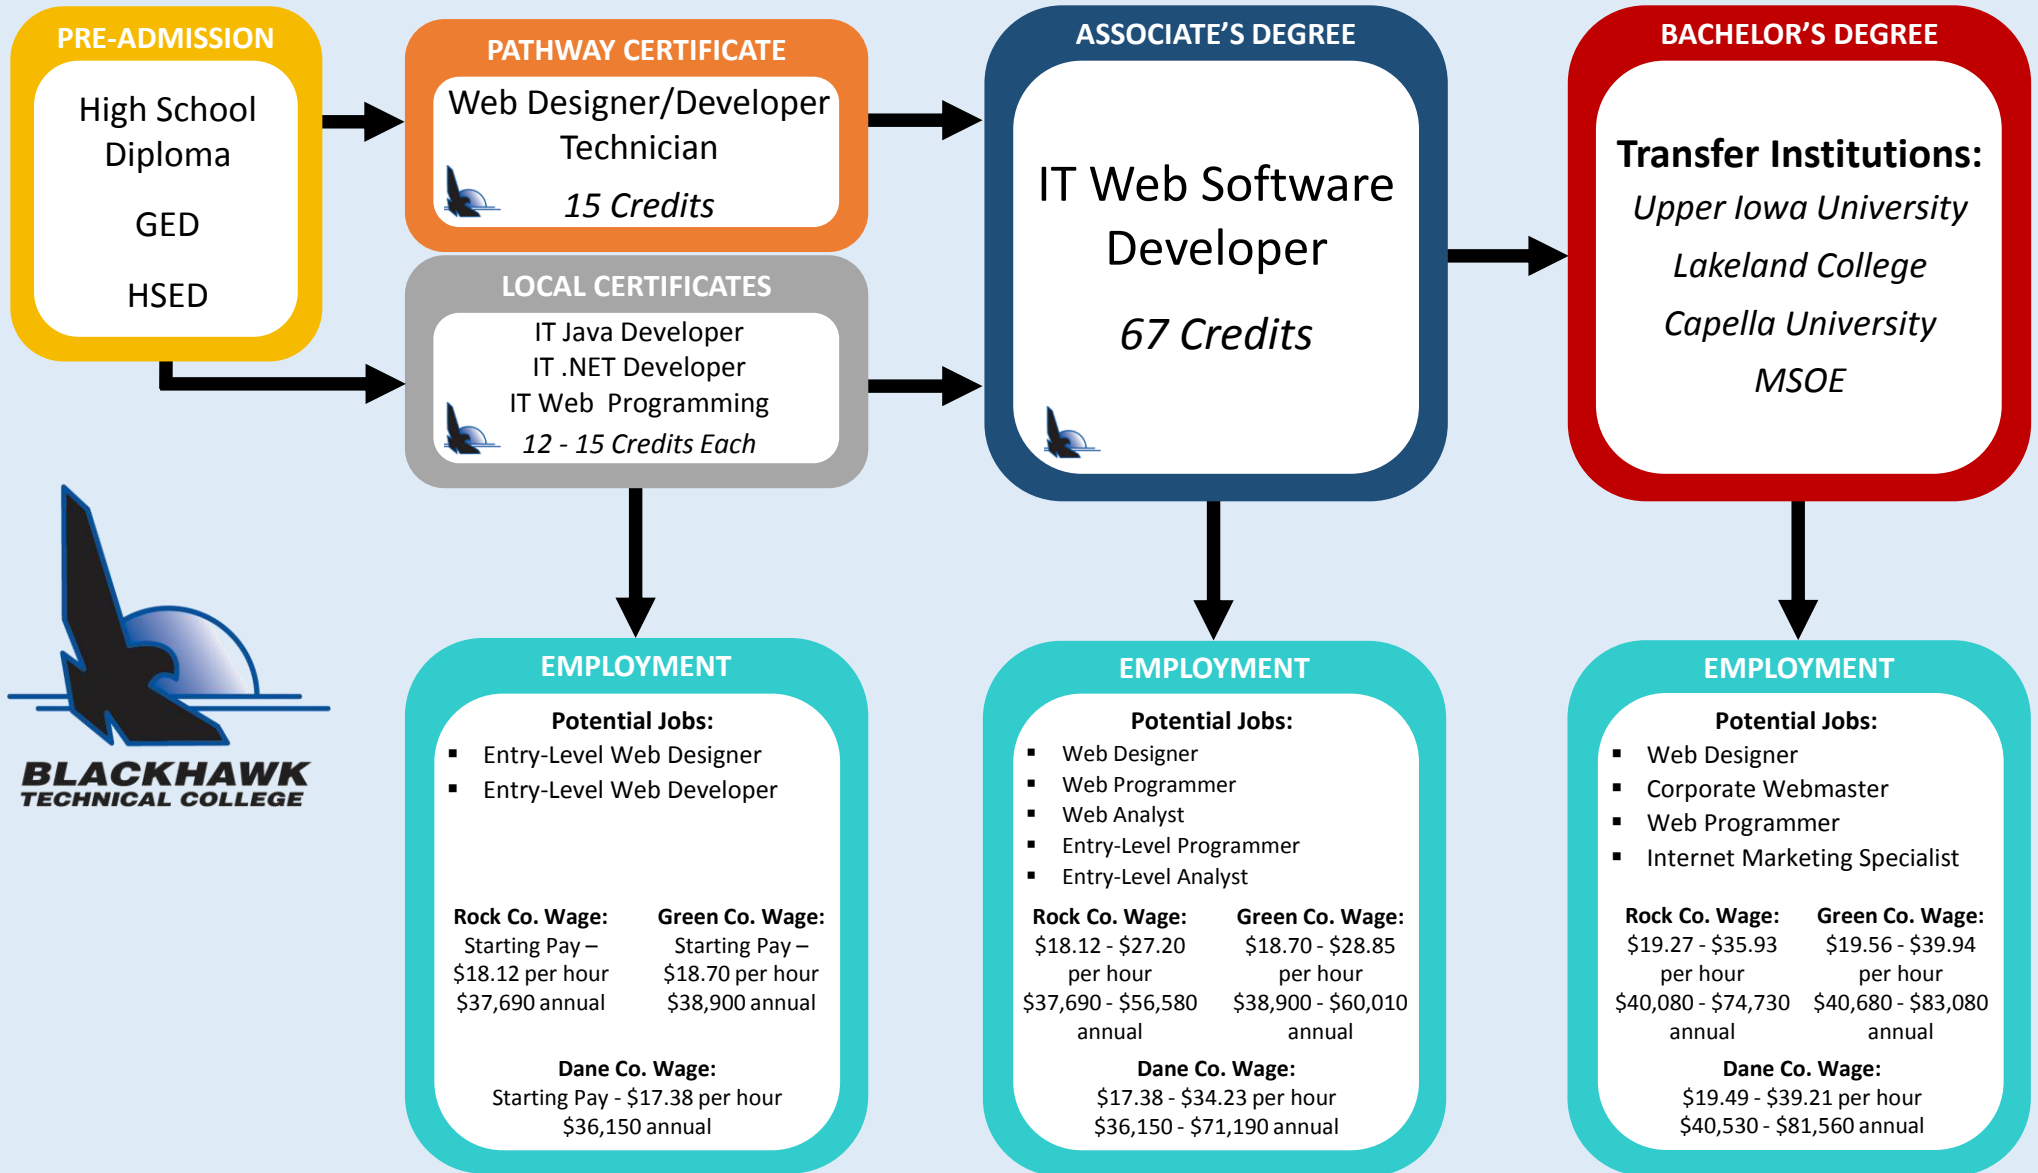

IT WEB SOFTWARE DEVELOPER CAREER PATHWAY

 Indicates program(s) offered at Blackhawk Technical College. | Transfer credits and higher degree options vary from program to program. See advising department for additional details.
Wage information from Wisconsin WORKnet Rock, Green, & Dane Counties | Blackhawk Technical College is an Equal Opportunity, Access, Affirmative Action Employer and Educator.