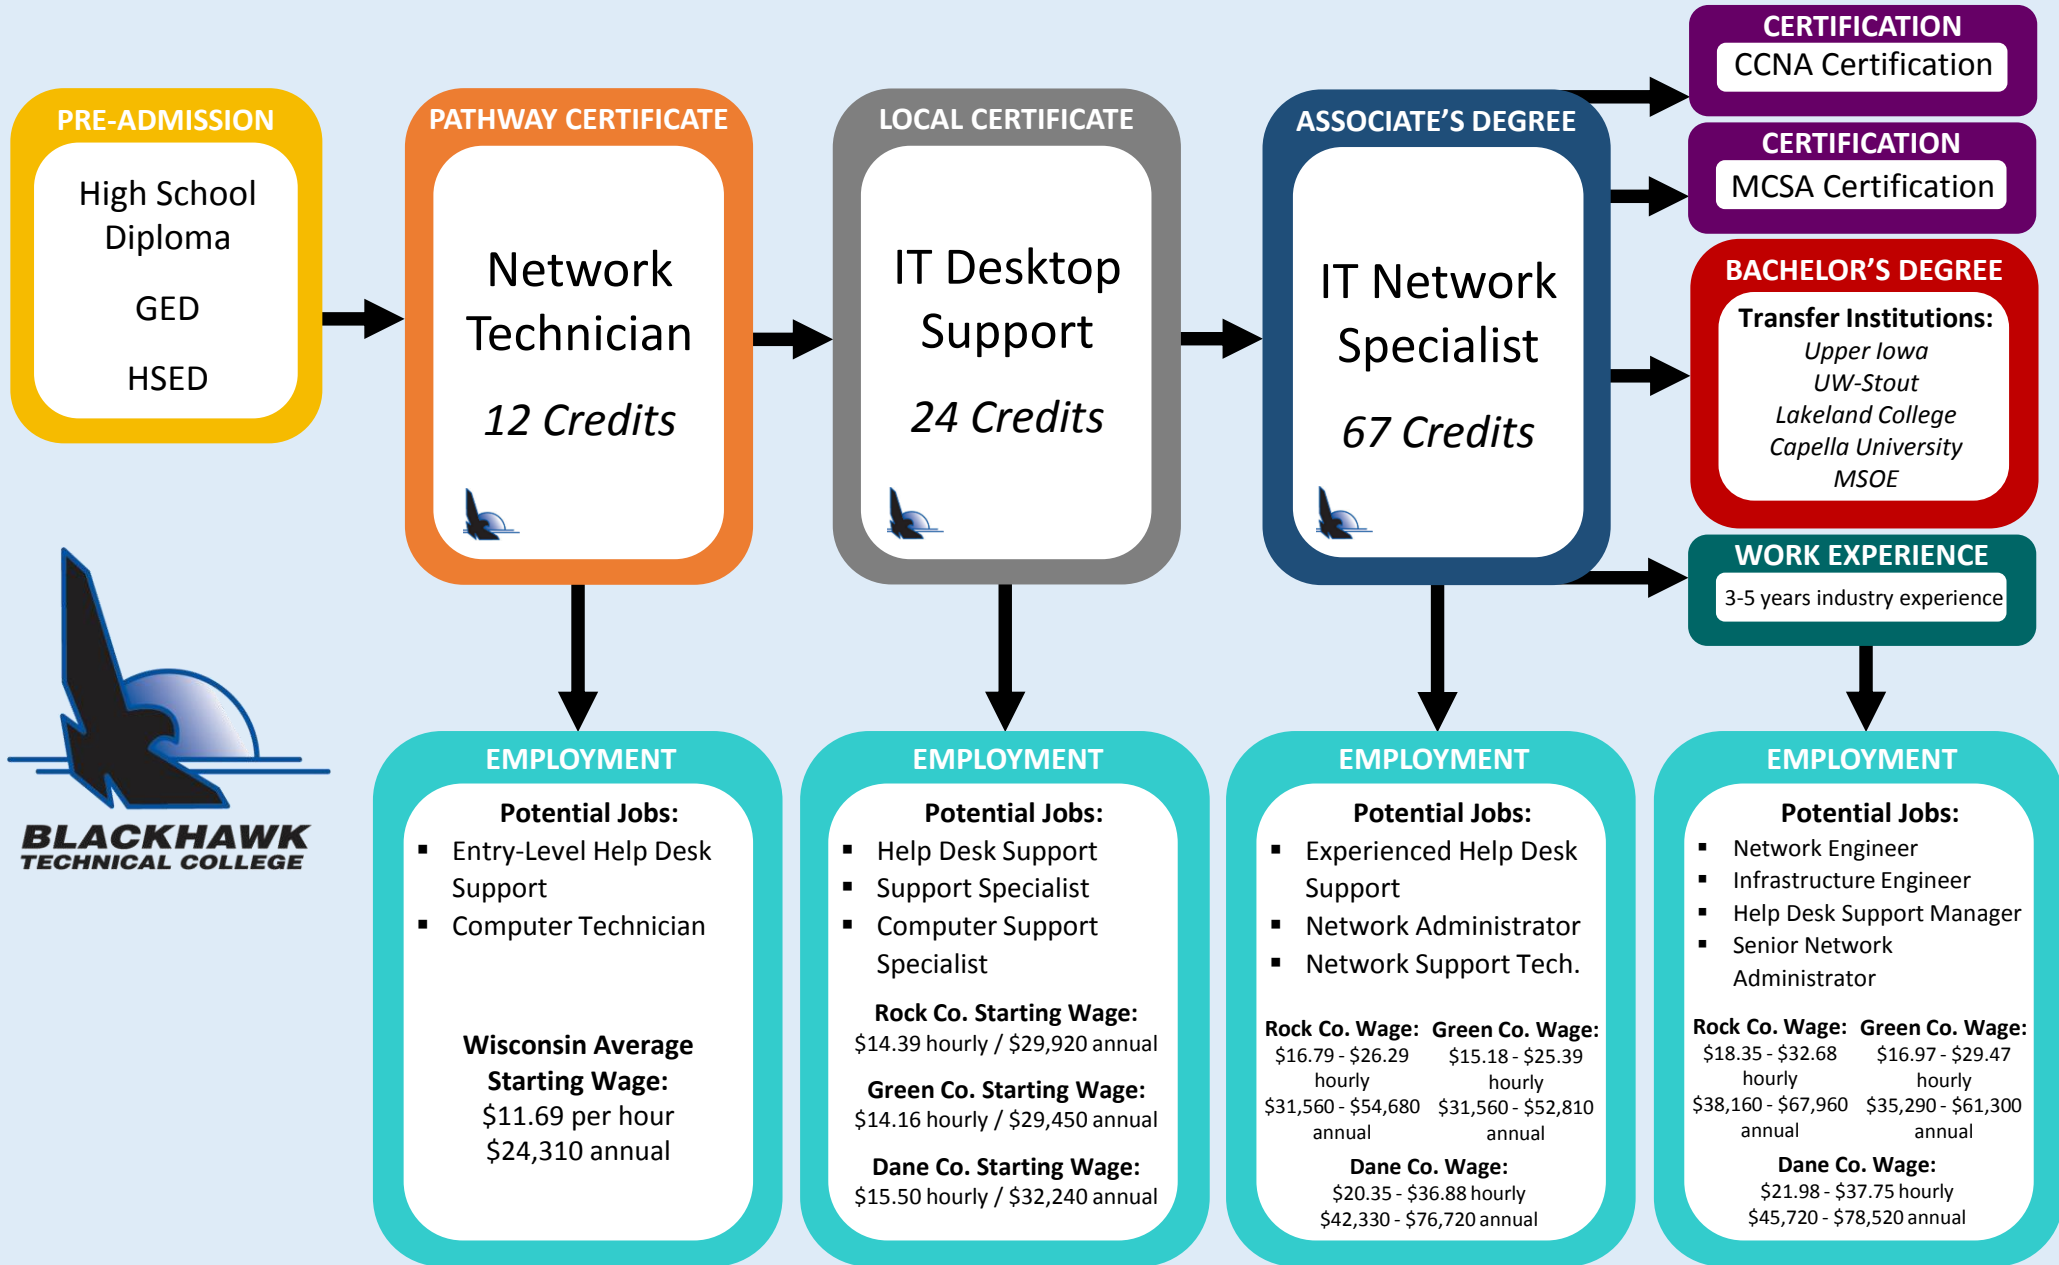

# IT NETWORK SPECIALIST CAREER PATHWAY

*Indicates program(s) offered at Blackhawk Technical College.* | Transfer credits and higher degree options vary from program to program. See advising department for additional details.  
 Wage information from Wisconsin WORKnet Rock, Green, & Dane Counties | Blackhawk Technical College is an Equal Opportunity, Access, Affirmative Action Employer and Educator.