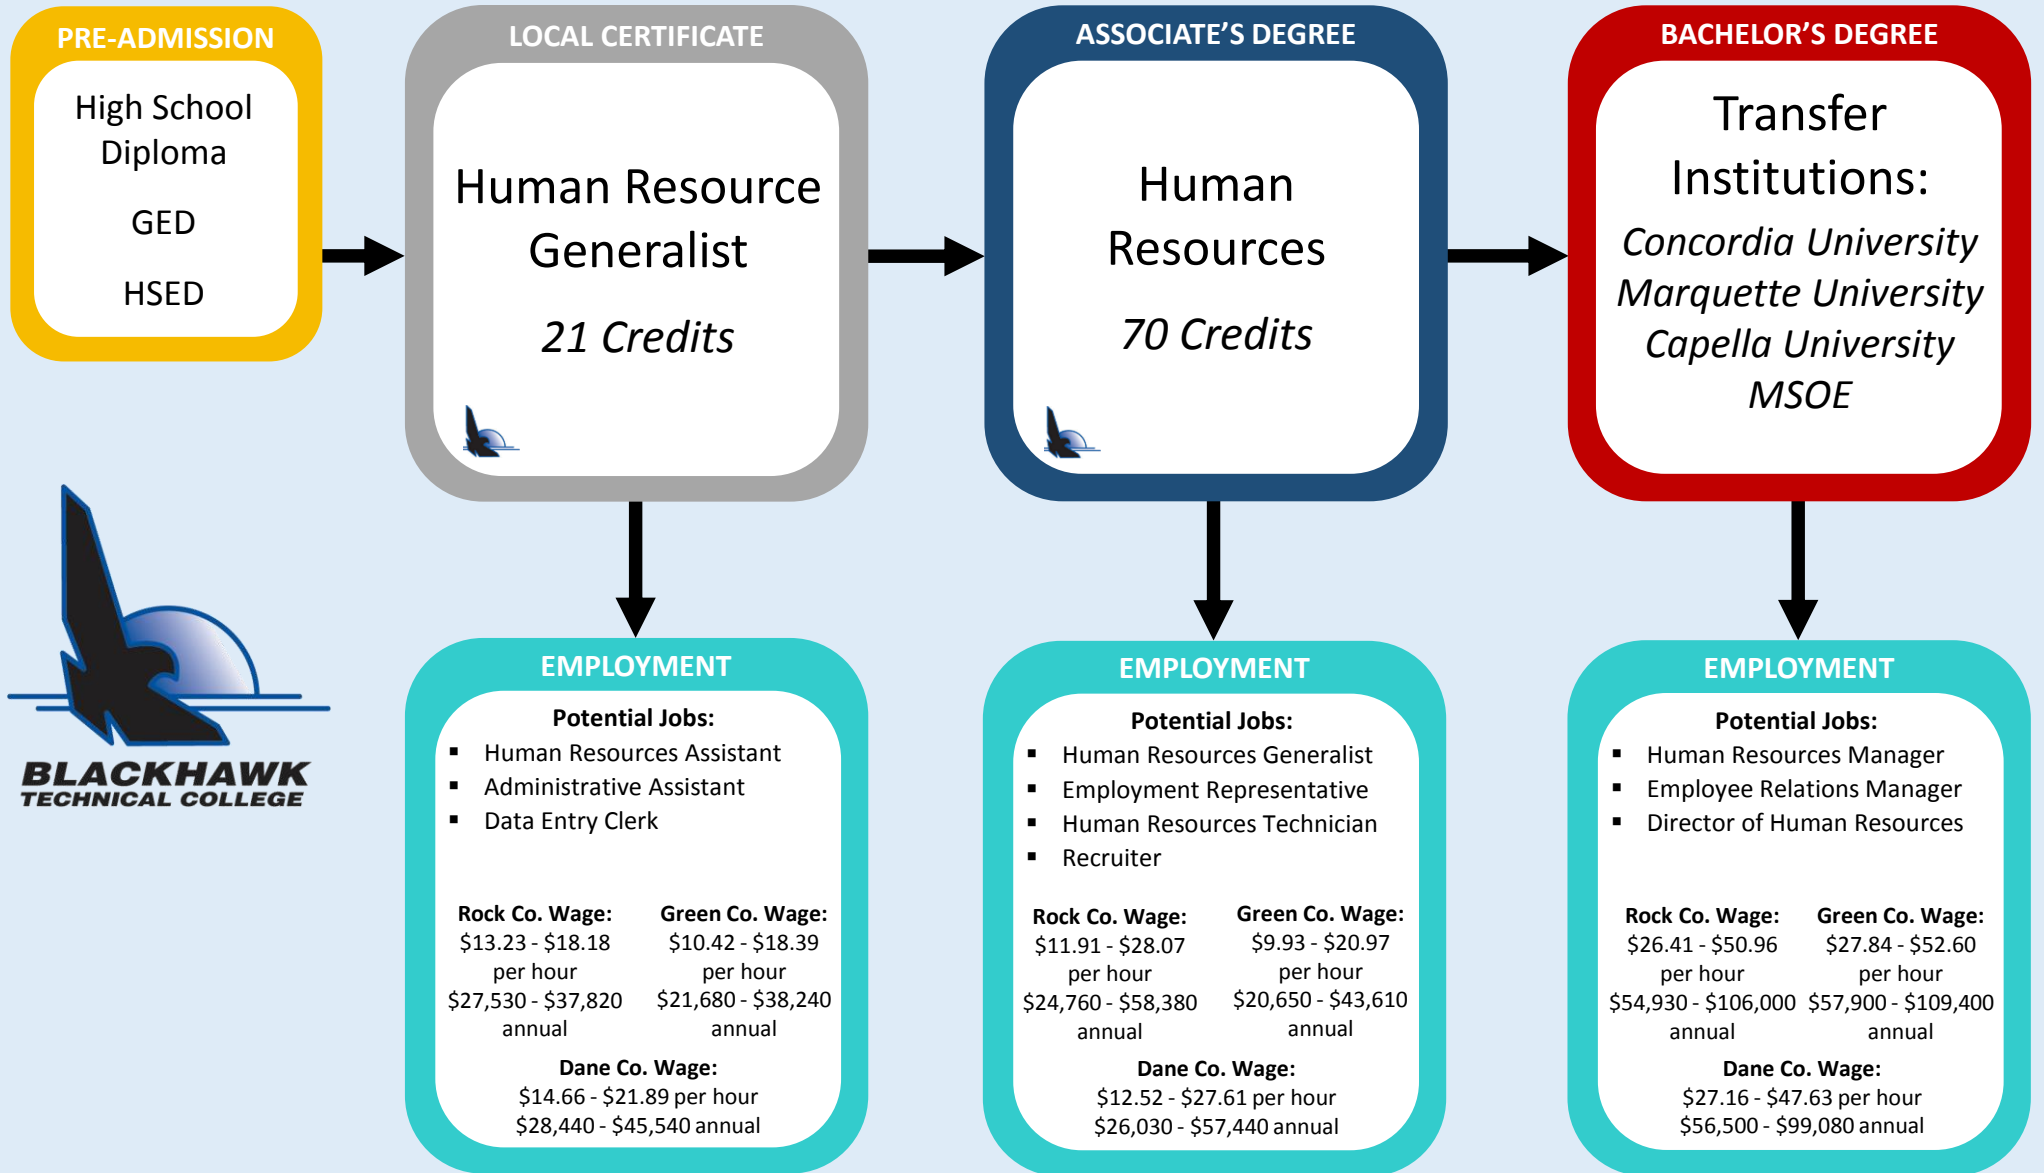

HUMAN RESOURCES CAREER PATHWAY

 Indicates program(s) offered at Blackhawk Technical College. | Transfer credits and higher degree options vary from program to program. See advising department for additional details.
Wage information from Wisconsin WORKnet Rock, Green, & Dane Counties | Blackhawk Technical College is an Equal Opportunity, Access, Affirmative Action Employer and Educator.