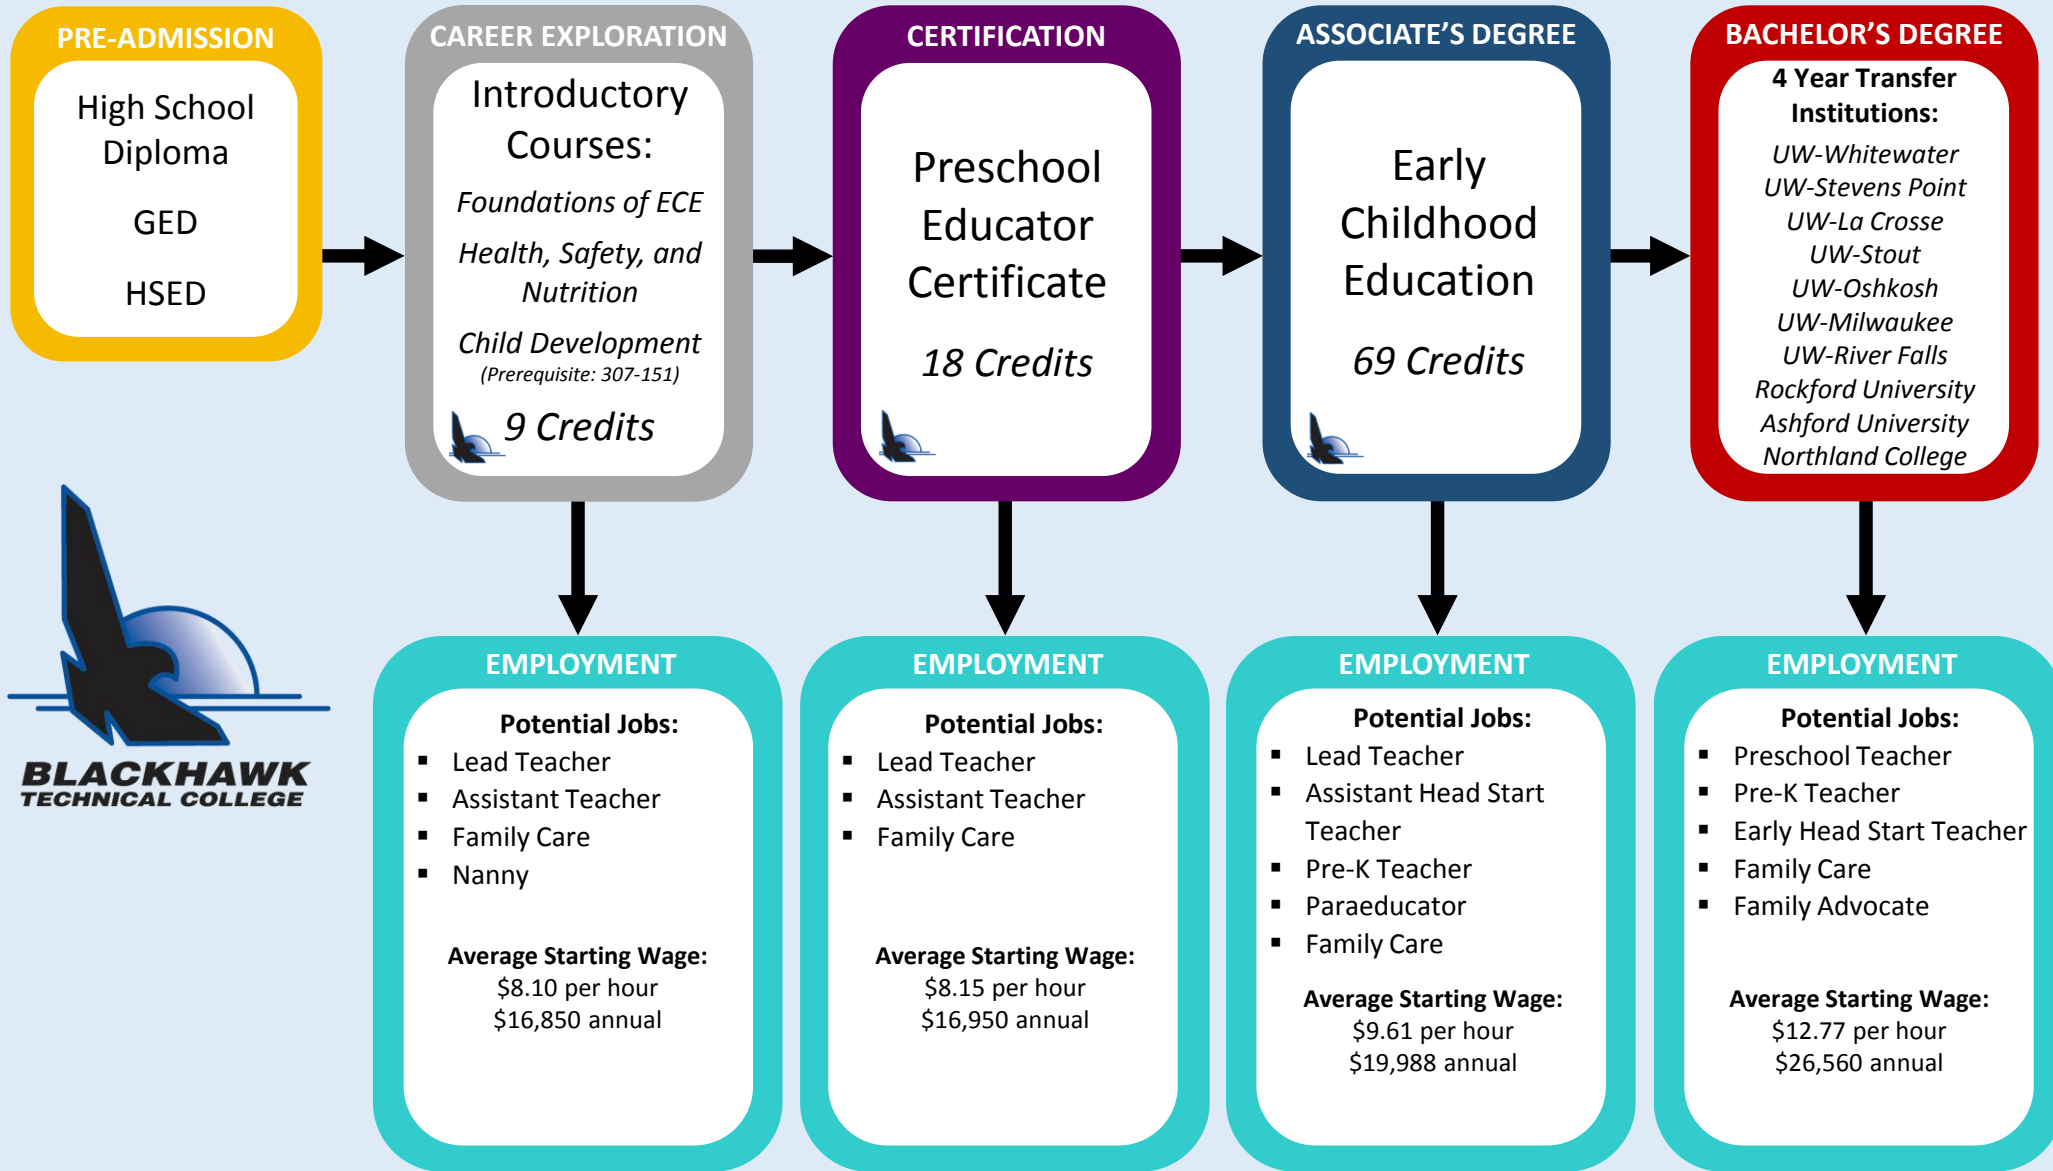

# EARLY CHILDHOOD EDUCATION CAREER PATHWAY

 Indicates program(s) offered at Blackhawk Technical College. | Transfer credits and higher degree options vary from program to program. See advising department for additional details.  
Wage information from Wisconsin WORKnet Rock, Green, & Dane Counties | Blackhawk Technical College is an Equal Opportunity, Access, Affirmative Action Employer and Educator.