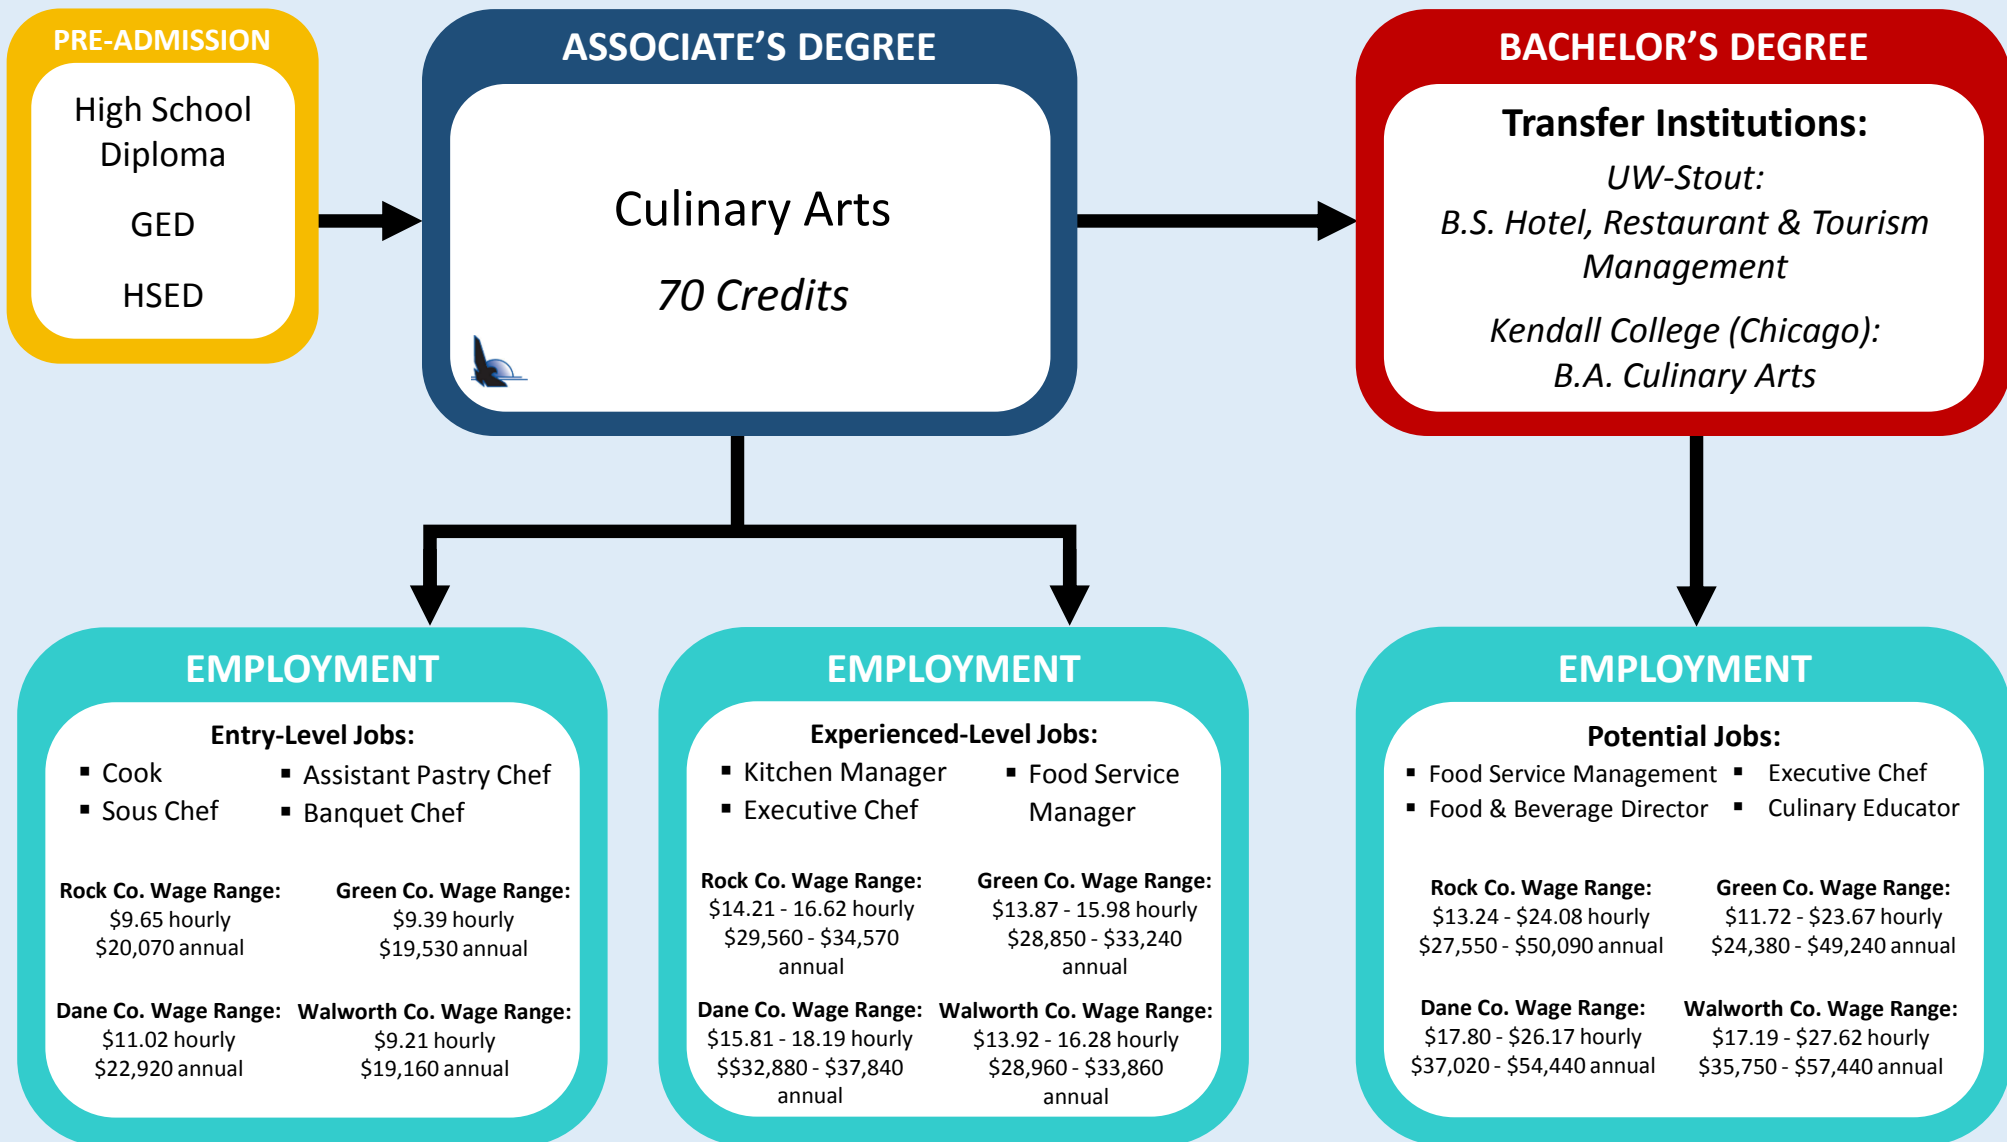

CULINARY ARTS CAREER PATHWAY

ASSOCIATE DEGREE COST: \$11,423

BACHELOR DEGREE COST: \$36,276

OCCUPATION GROWTH BY 2022: 13.85%

Indicates program(s) offered at Blackhawk Technical College. | Transfer credits and higher degree options vary from program to program. See advising department for additional details.
Wage information and growth data from Wisconsin WORKnet. | Blackhawk Technical College is an Equal Opportunity, Access, Affirmative Action Employer and Educator.