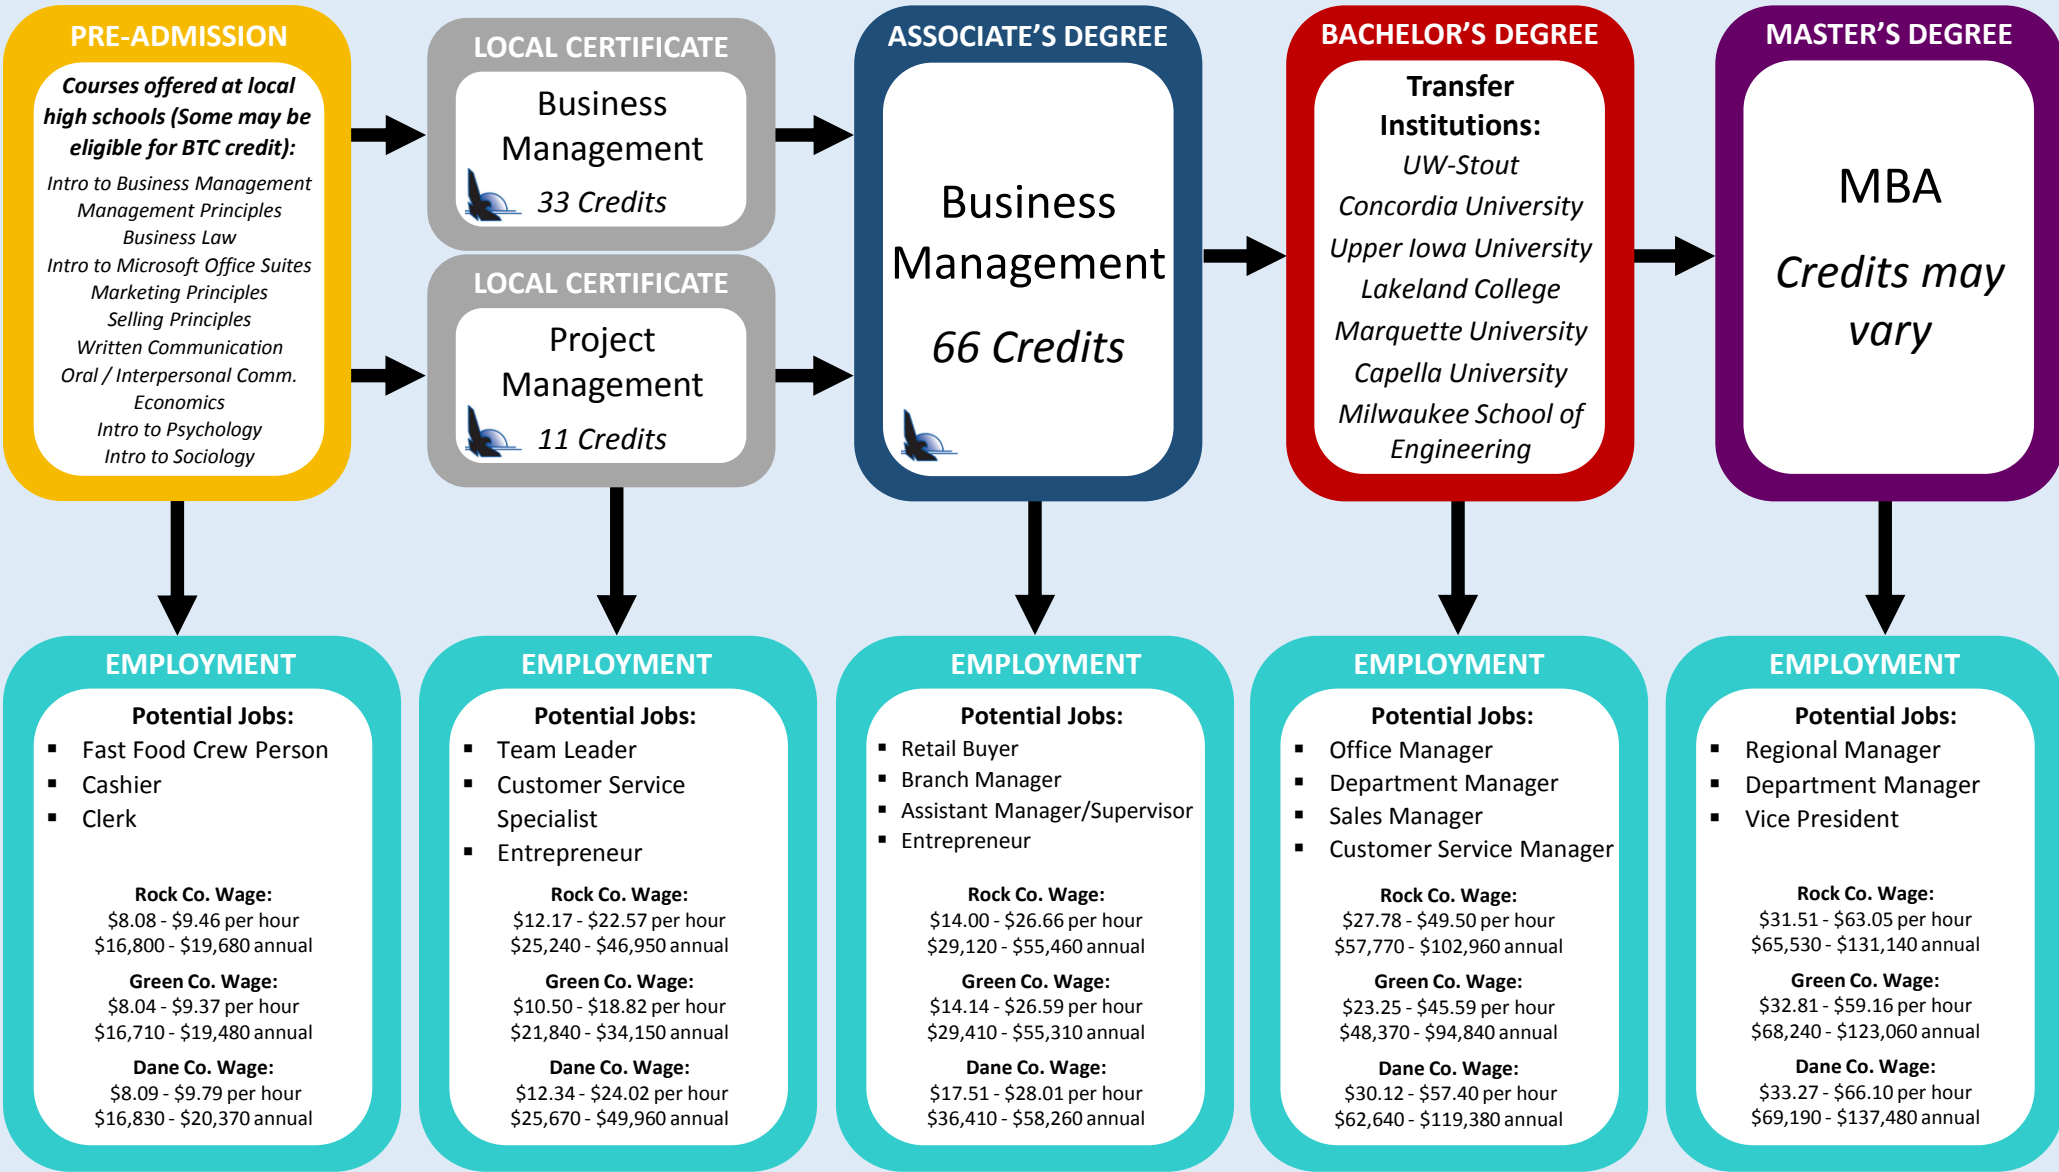

BUSINESS MANAGEMENT CAREER PATHWAY

Indicates program(s) offered at Blackhawk Technical College. | Transfer credits and higher degree options vary from program to program. See advising department for additional details.
Wage information from Wisconsin WORKnet Rock, Green, & Dane Counties | Blackhawk Technical College is an Equal Opportunity, Access, Affirmative Action Employer and Educator.