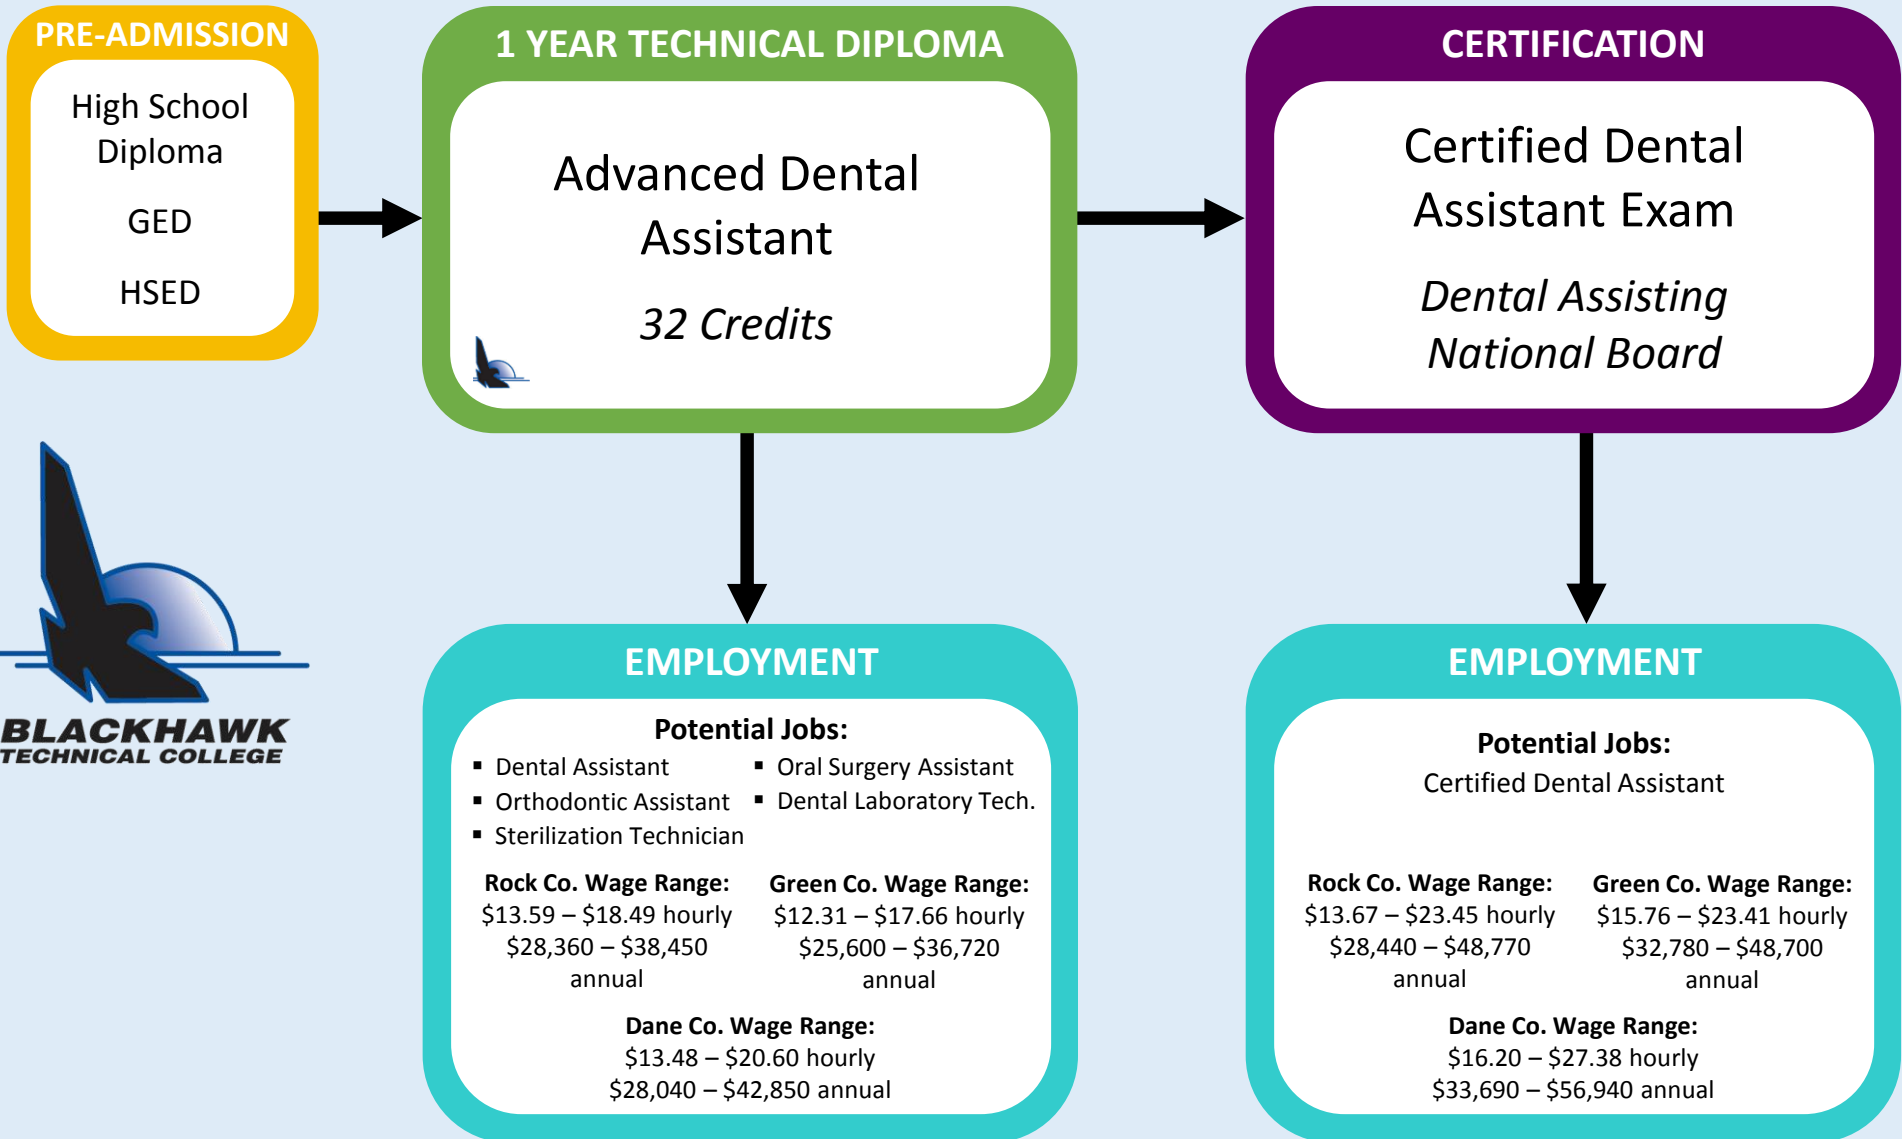

ADVANCED DENTAL ASSISTANT CAREER PATHWAY

 Indicates program(s) offered at Blackhawk Technical College. | Transfer credits and higher degree options vary from program to program. See advising department for additional details.
Wage information from Wisconsin WORKnet Rock, Green, & Dane Counties | Blackhawk Technical College is an Equal Opportunity, Access, Affirmative Action Employer and Educator.