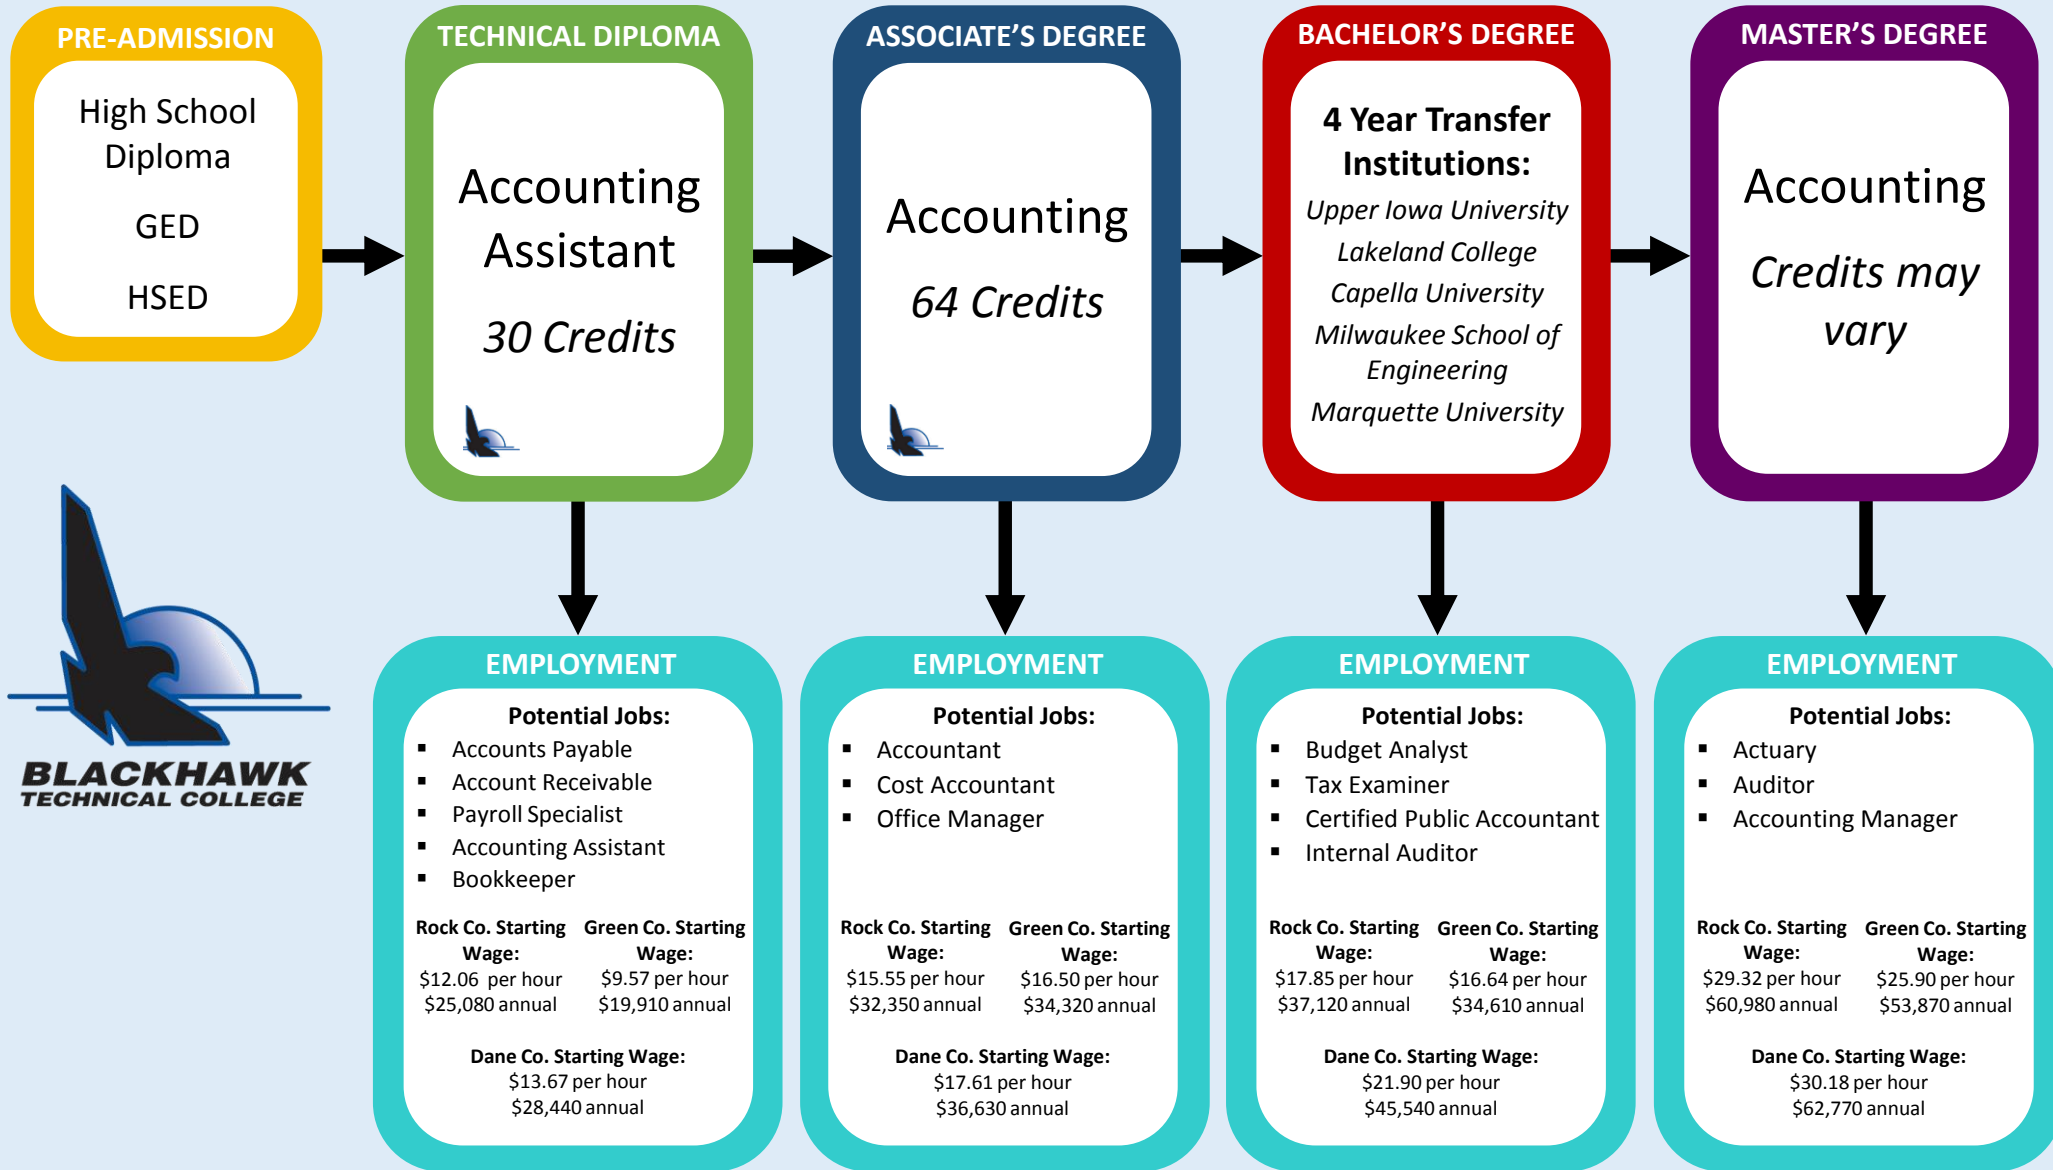

ACCOUNTING CAREER PATHWAY

Indicates program(s) offered at Blackhawk Technical College. | Transfer credits and higher degree options vary from program to program. See advising department for additional details.
Wage information from Wisconsin WORKnet Rock, Green, & Dane Counties | Blackhawk Technical College is an Equal Opportunity, Access, Affirmative Action Employer and Educator.